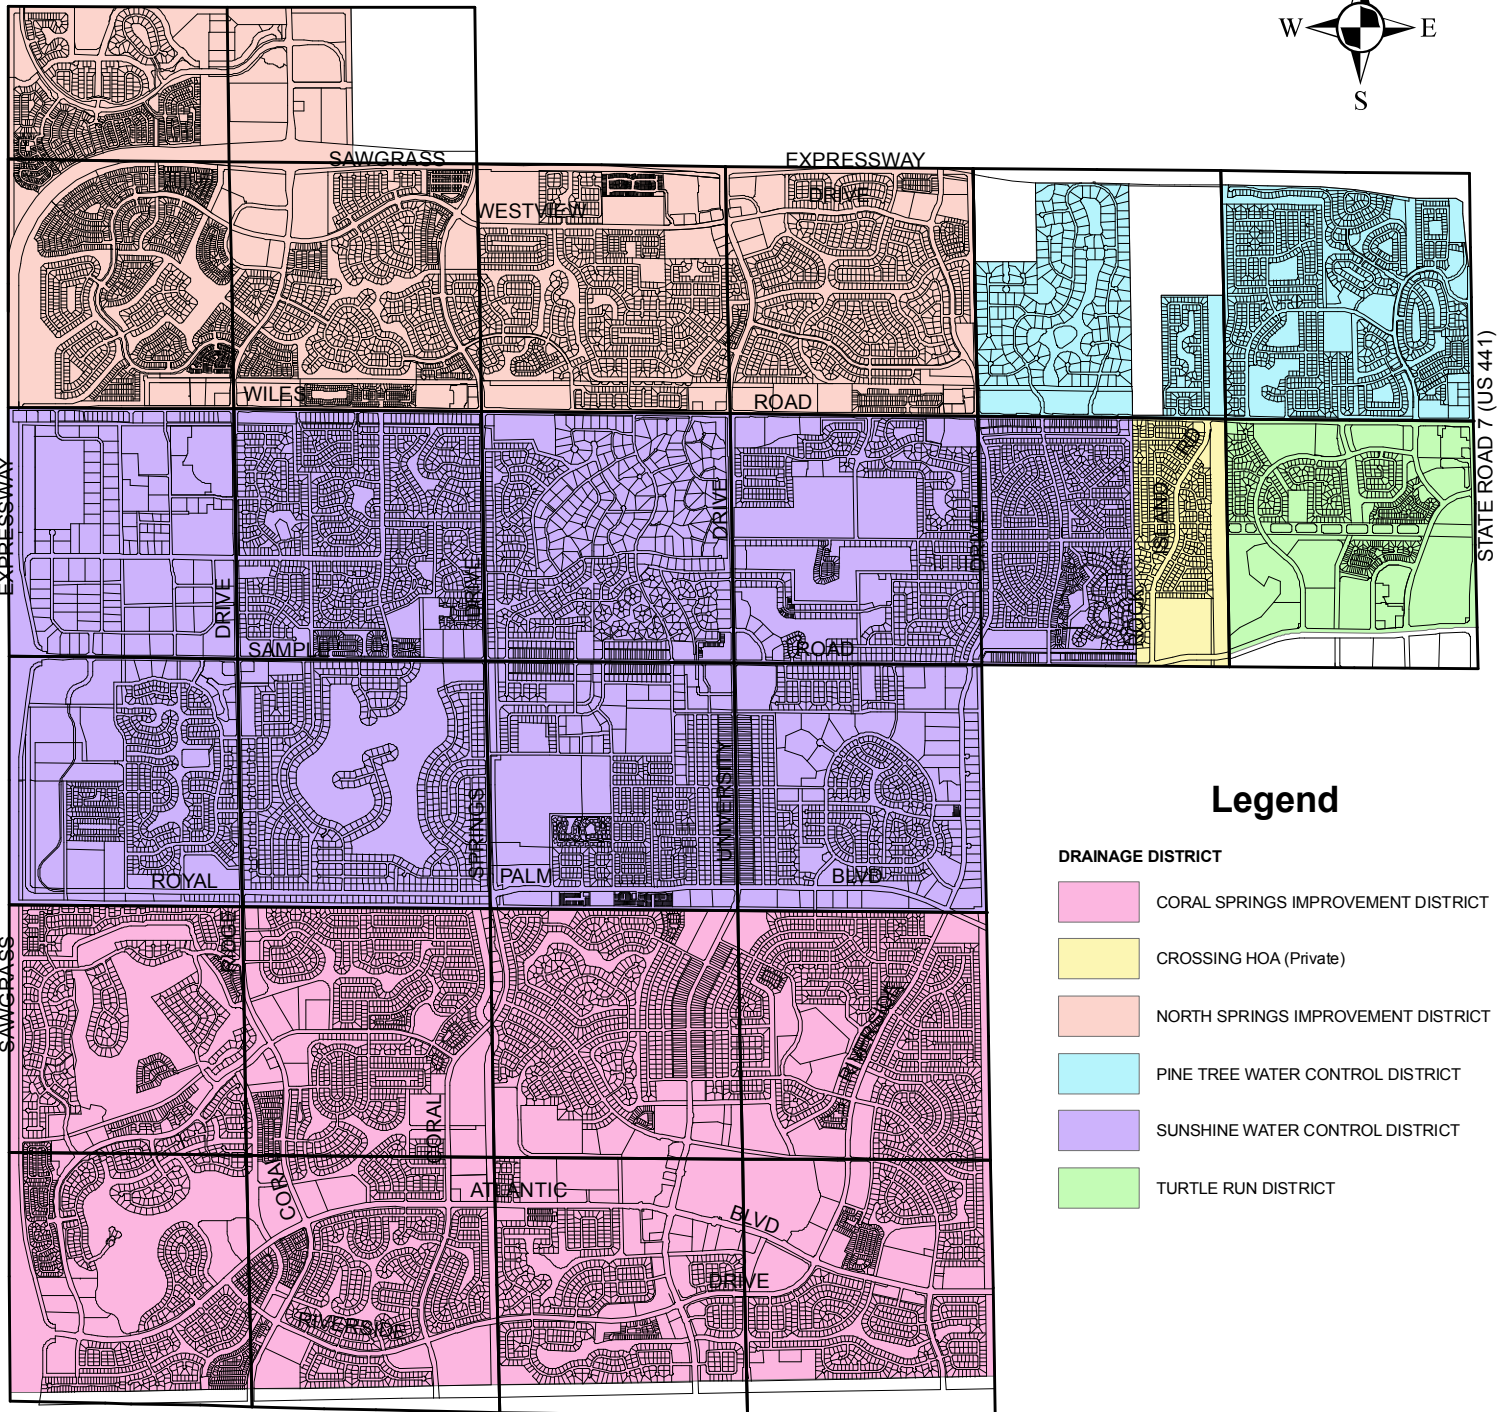

# DRAINAGE DISTRICTS

## Legend

### DRAINAGE DISTRICT

- CORAL SPRINGS IMPROVEMENT DISTRICT
- CROSSING HOA (Private)
- NORTH SPRINGS IMPROVEMENT DISTRICT
- PINE TREE WATER CONTROL DISTRICT
- SUNSHINE WATER CONTROL DISTRICT
- TURTLE RUN DISTRICT