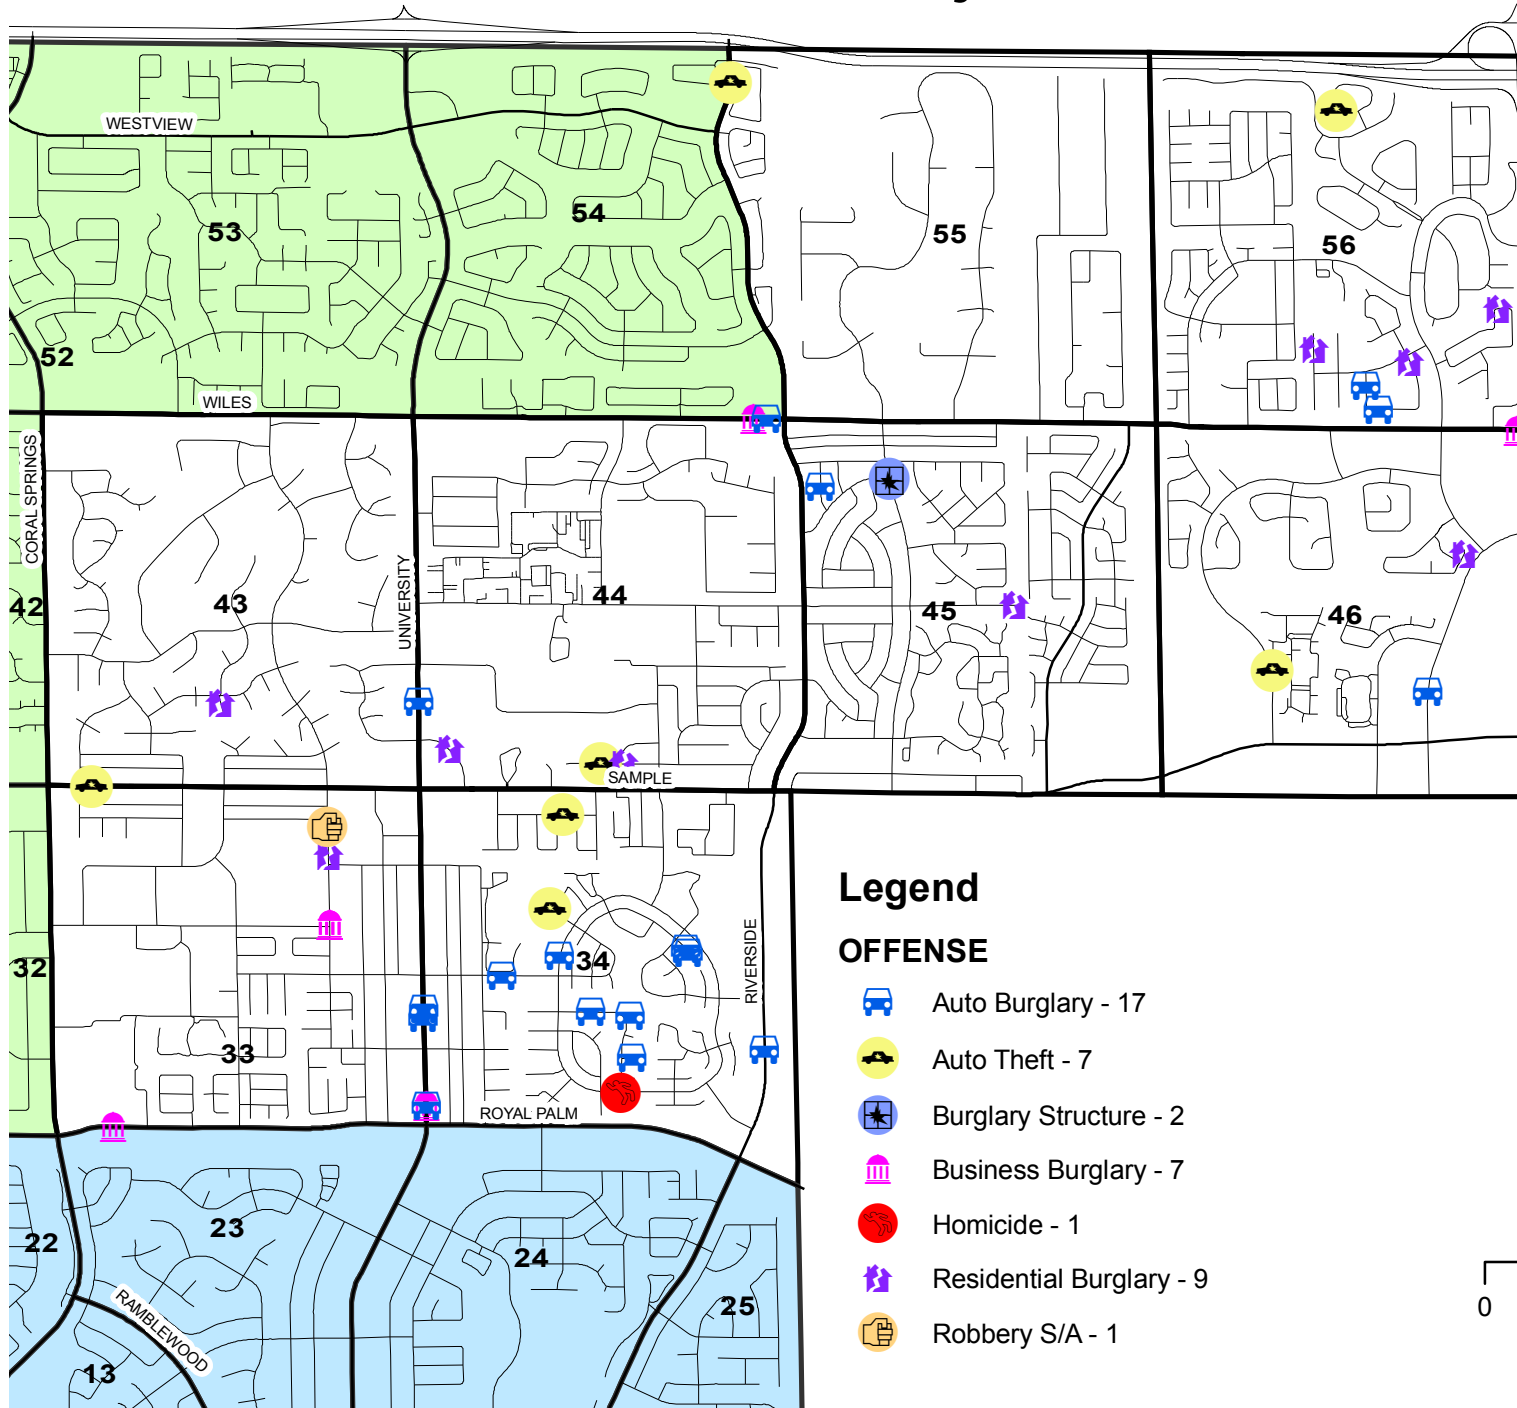

NORTHEAST DISTRICT

February 2008

Legend

OFFENSE

- Auto Burglary - 17
- Auto Theft - 7
- Burglary Structure - 2
- Business Burglary - 7
- Homicide - 1
- Residential Burglary - 9
- Robbery S/A - 1

Source: Crime Analyst 3/14/08