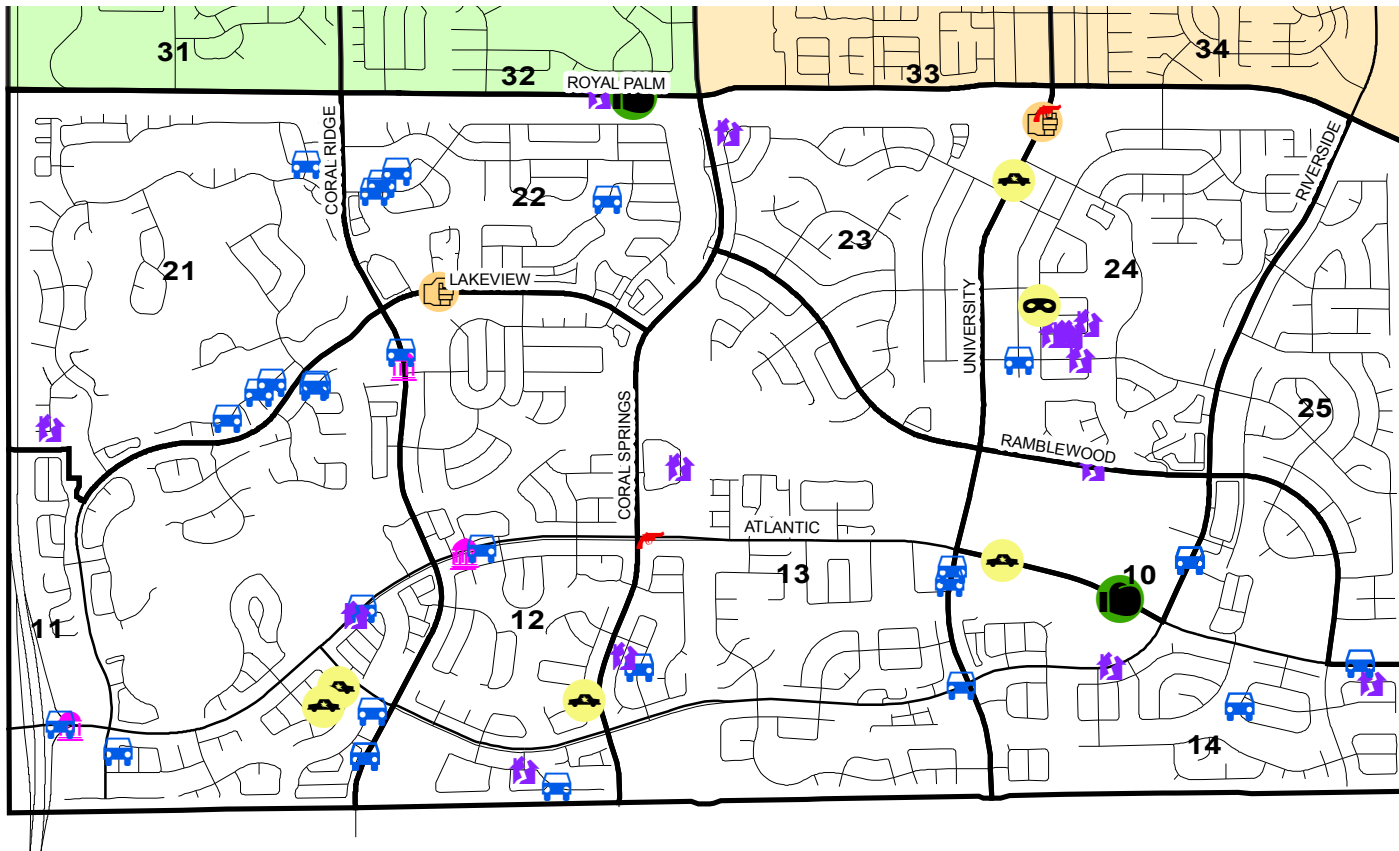

SOUTHERN DISTRICT

January 2008

Legend

OFFENSE

- Auto Burglary - 40
- Auto Theft - 5
- Business Burglary - 5
- Loitering & Prowling - 1
- Residential Burglary - 16
- Robbery Armed - 2
- Robbery S/A - 3
- Robbery Sudden Snatching - 2