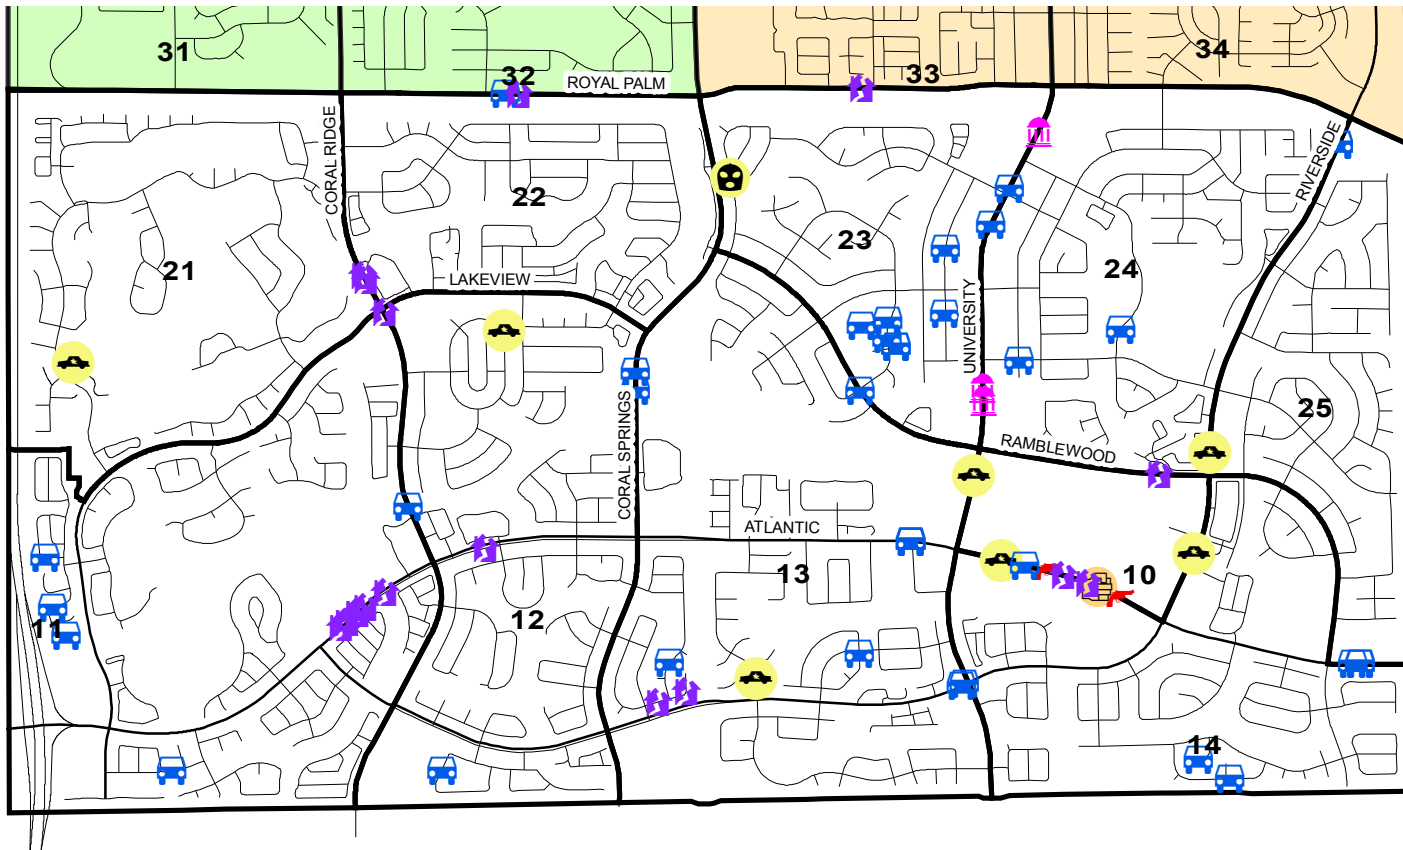

# SOUTHERN DISTRICT

### Legend

#### OFFENSE

-  Auto Burglary - 38
-  Auto Theft - 7
-  Business Burglary - 3
-  Home Invasion - 1
-  Residential Burglary - 18
-  Robbery Armed - 2
-  Robbery S/A - 1