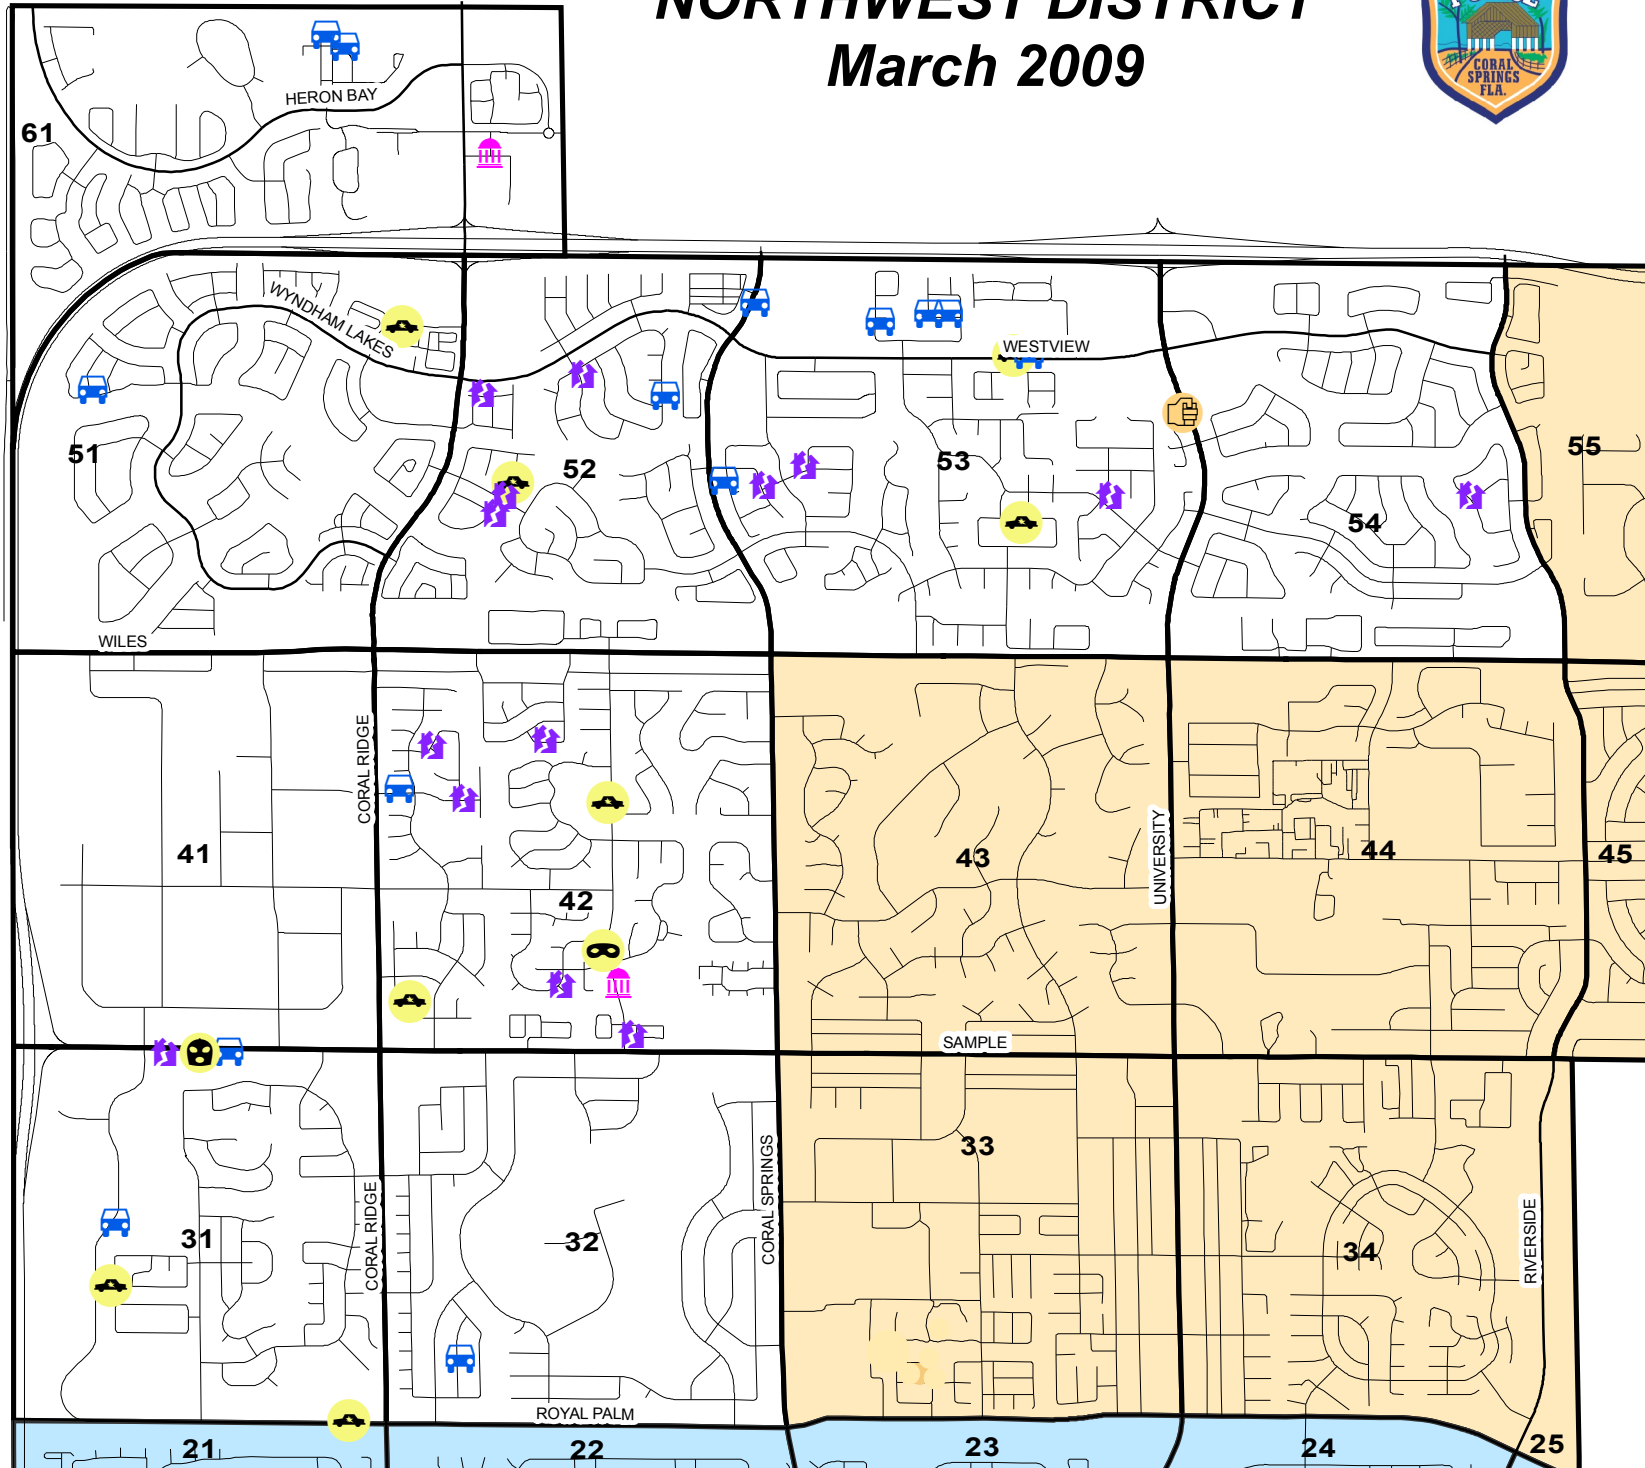

NORTHWEST DISTRICT

March 2009

Legend

OFFENSE

-  Auto Burglary - 14
-  Auto Theft - 8
-  Business Burglary - 2
-  Home Invasion - 1
-  Loitering & Prowling - 1
-  Residential Burglary - 16
-  Robbery S/A - 1

0 0.2 0.4 0.8 Miles

Source: Crime Analyst 4/20/09