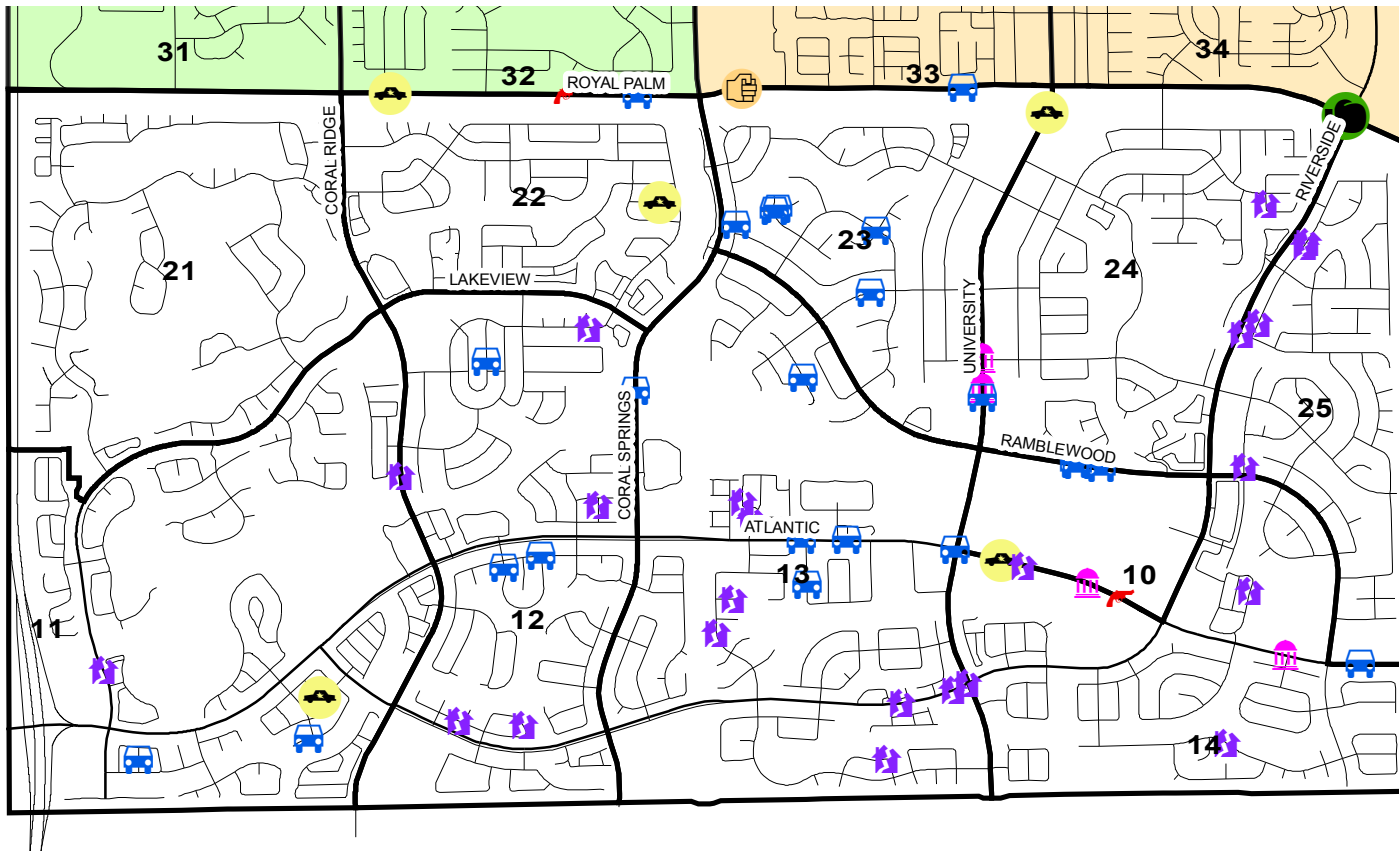

SOUTHERN DISTRICT

May 2008

Legend

OFFENSE

- Auto Burglary - 24
- Auto Theft - 5
- Business Burglary - 4
- Residential Burglary - 24
- Robbery Armed - 2
- Robbery S/A - 1
- Robbery Sudden Snatching - 1