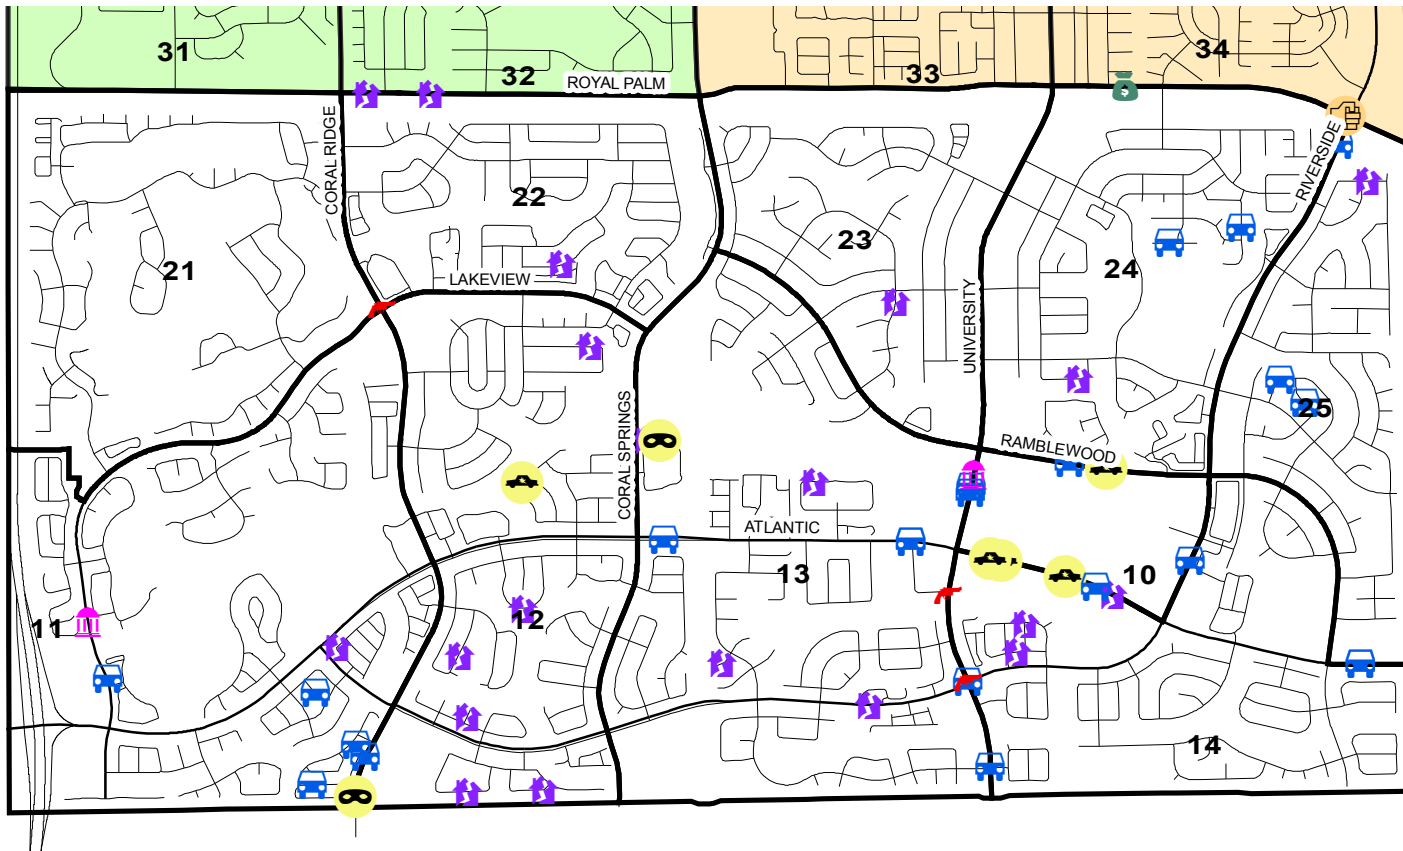

SOUTHERN DISTRICT

May 2009

Legend

OFFENSE

- Auto Burglary - 22
- Auto Theft - 5
- Business Burglary - 2
- Loitering & Prowling - 3
- Residential Burglary - 20
- Robbery Armed - 3
- Robbery S/A - 1
- Theft Grand - 1