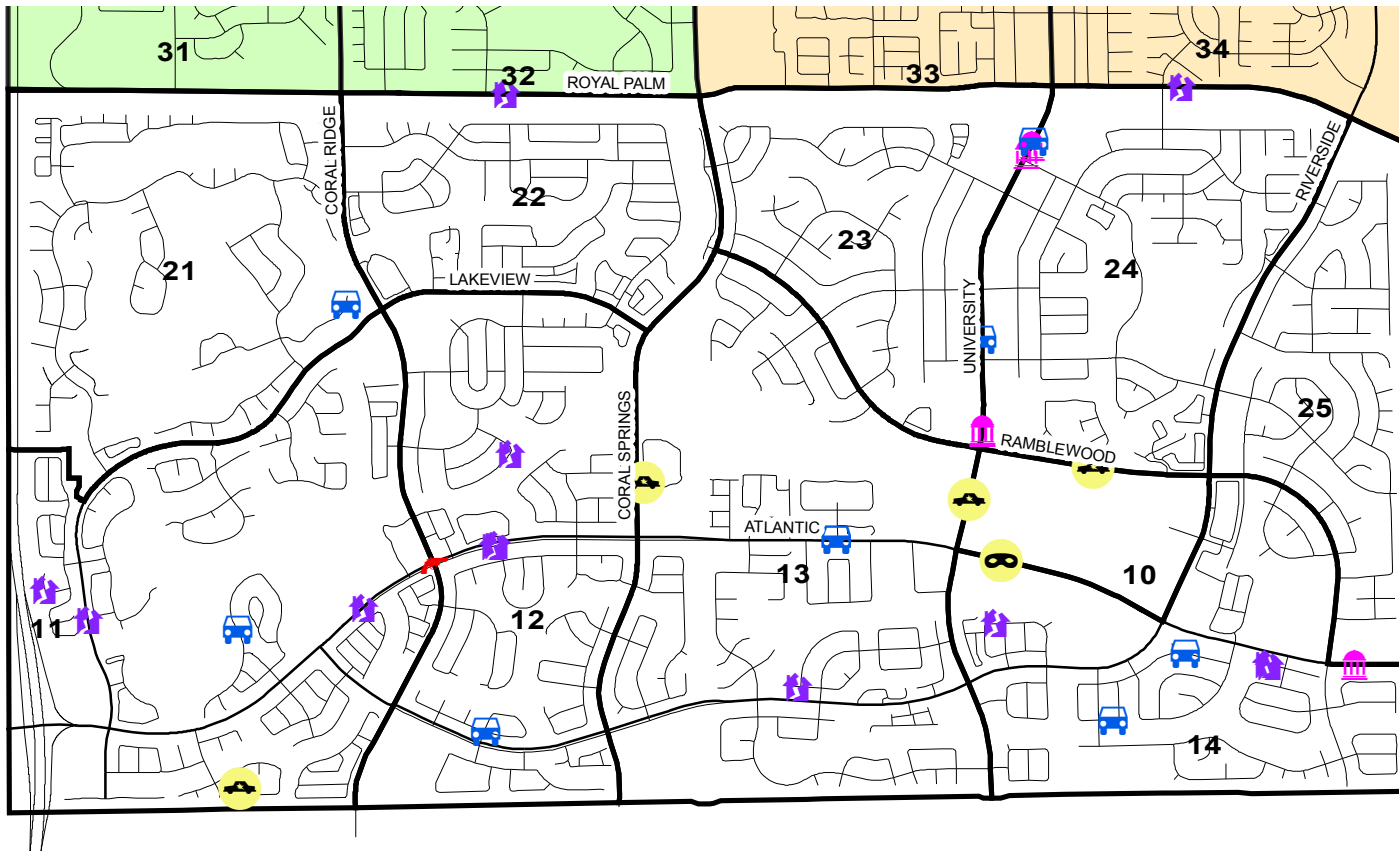

SOUTHERN DISTRICT

November 2008

Legend

OFFENSE

- Auto Burglary - 10
- Auto Theft - 5
- Business Burglary - 5
- Loitering & Prowling - 1
- Residential Burglary - 12
- Robbery Armed - 1