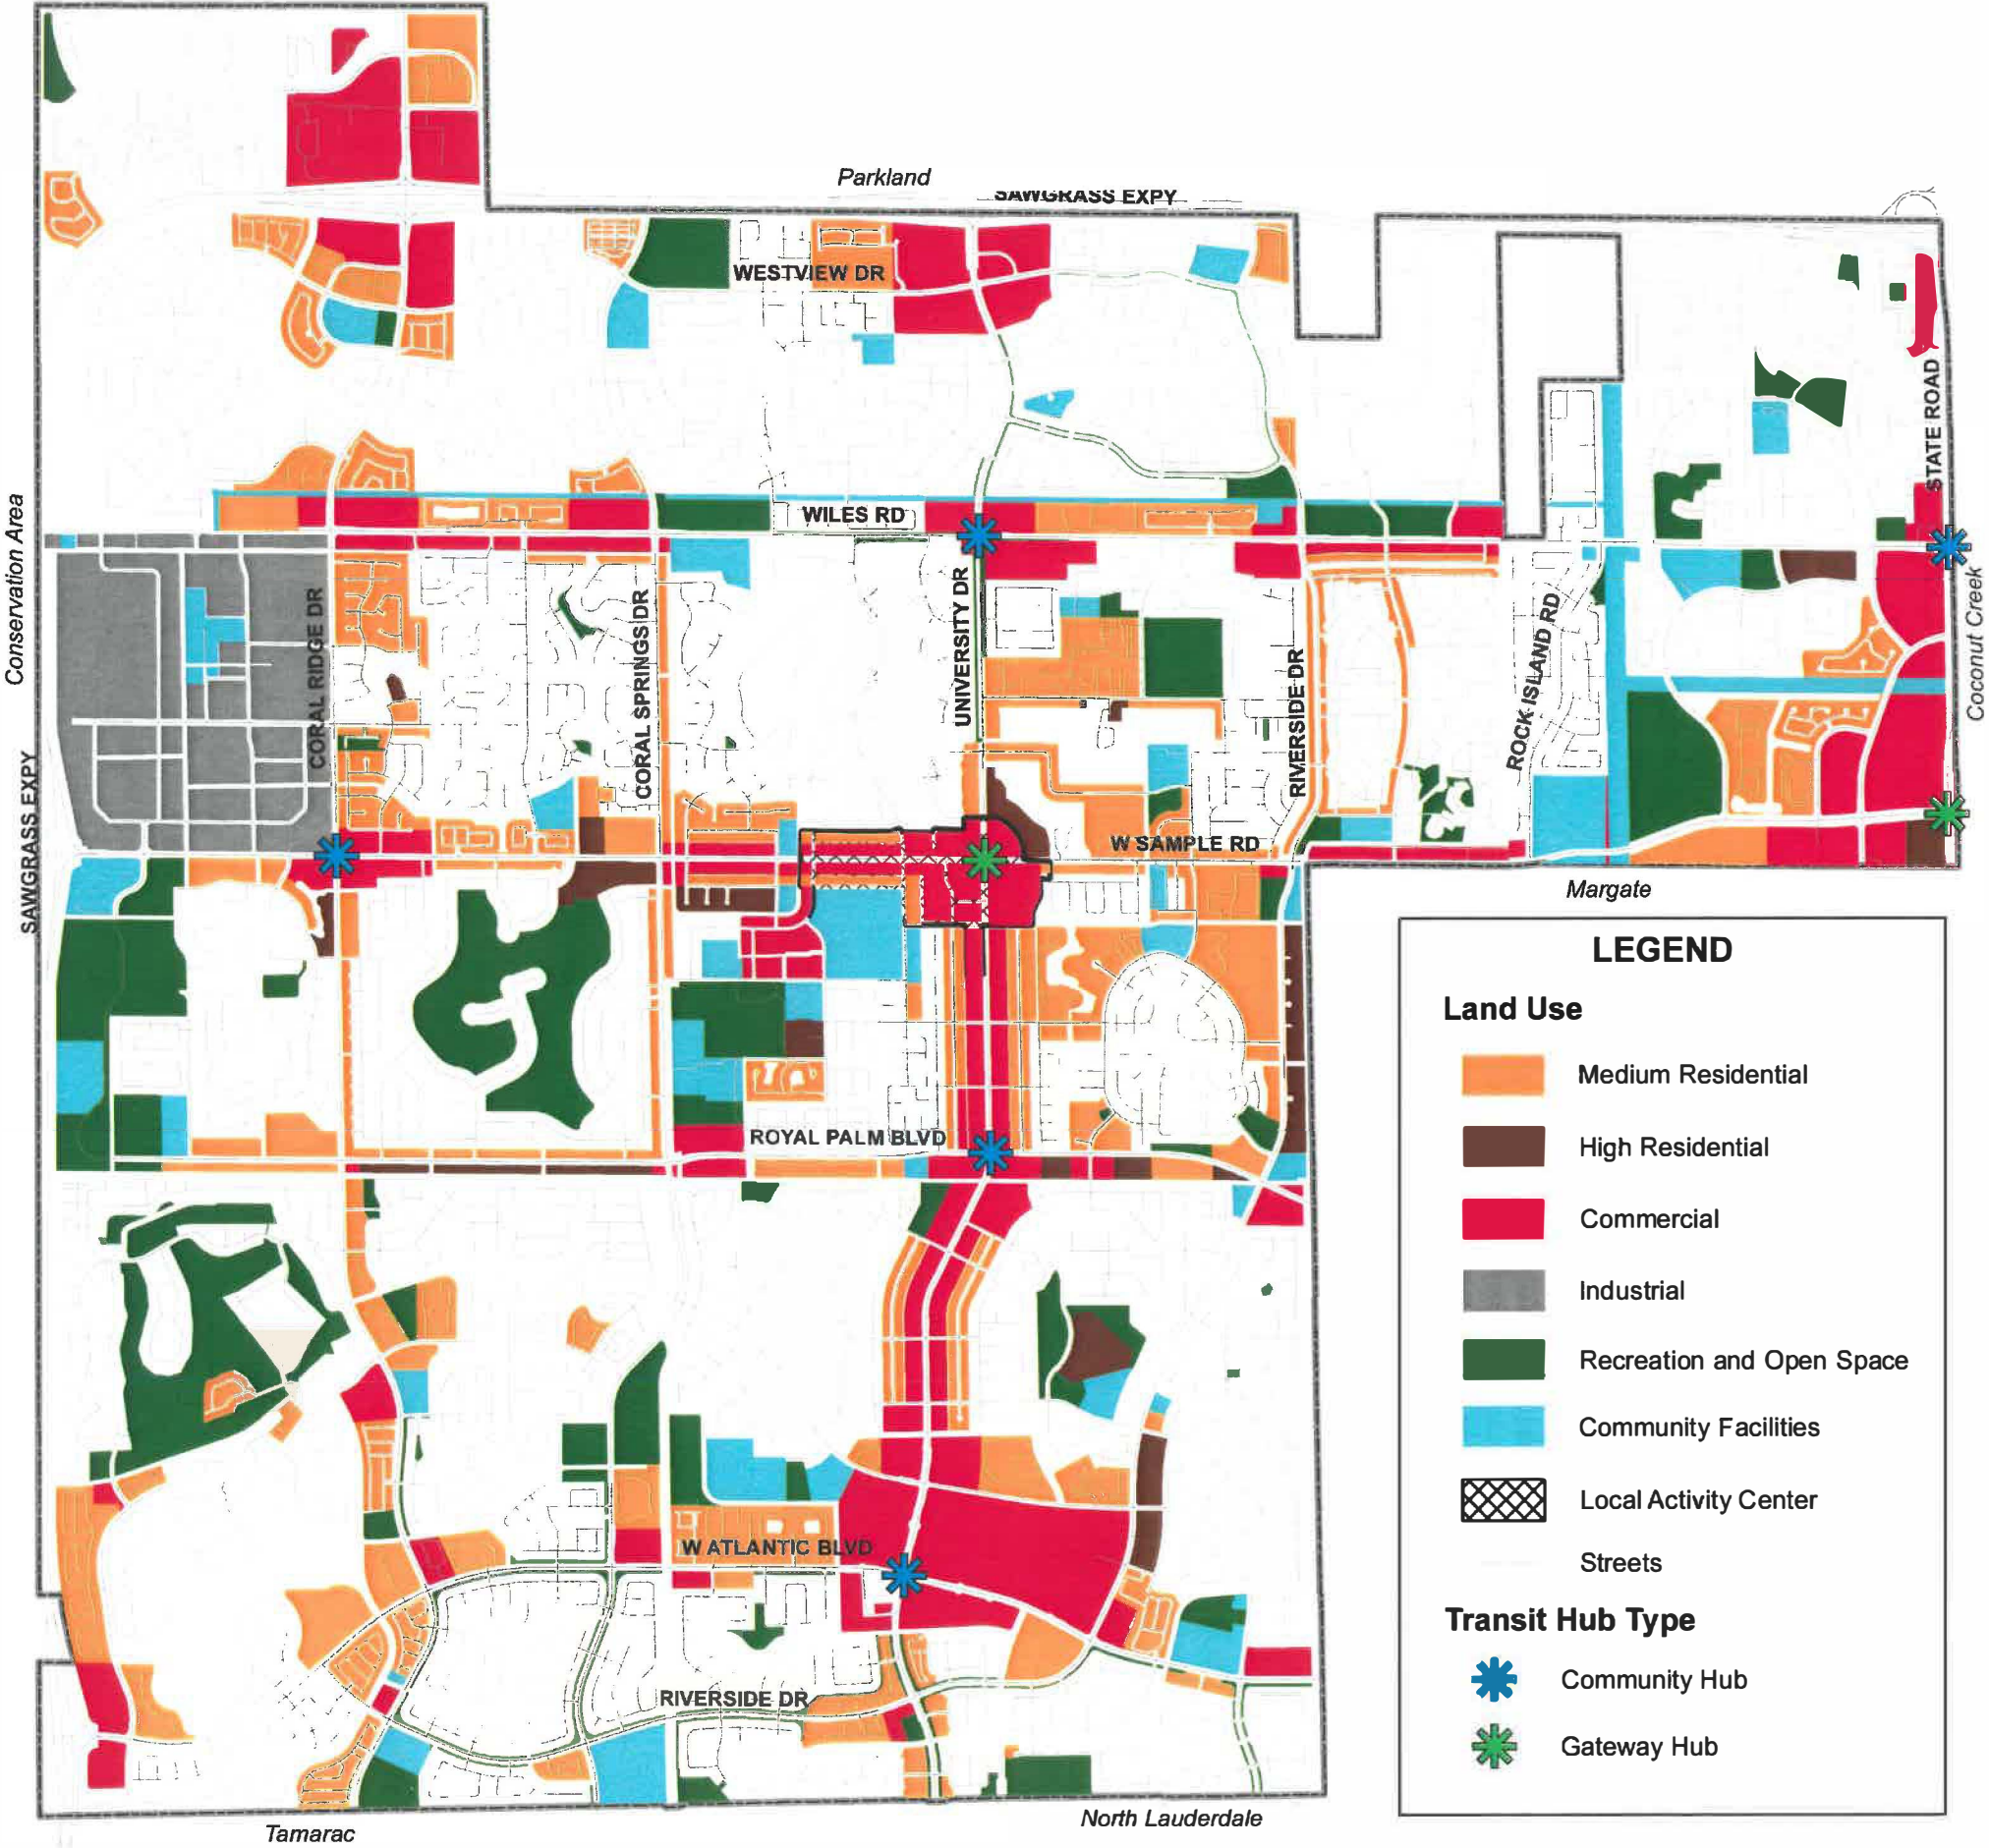

MAP 3-16

FUTURE MAJOR TRANSIT TRIP GENERATION ATTRACTORS

LEGEND

Land Use

- Medium Residential
- High Residential
- Commercial
- Industrial
- Recreation and Open Space
- Community Facilities
- Local Activity Center
- Streets

Transit Hub Type

- Community Hub
- Gateway Hub

Comprehensive Plan
Map Series