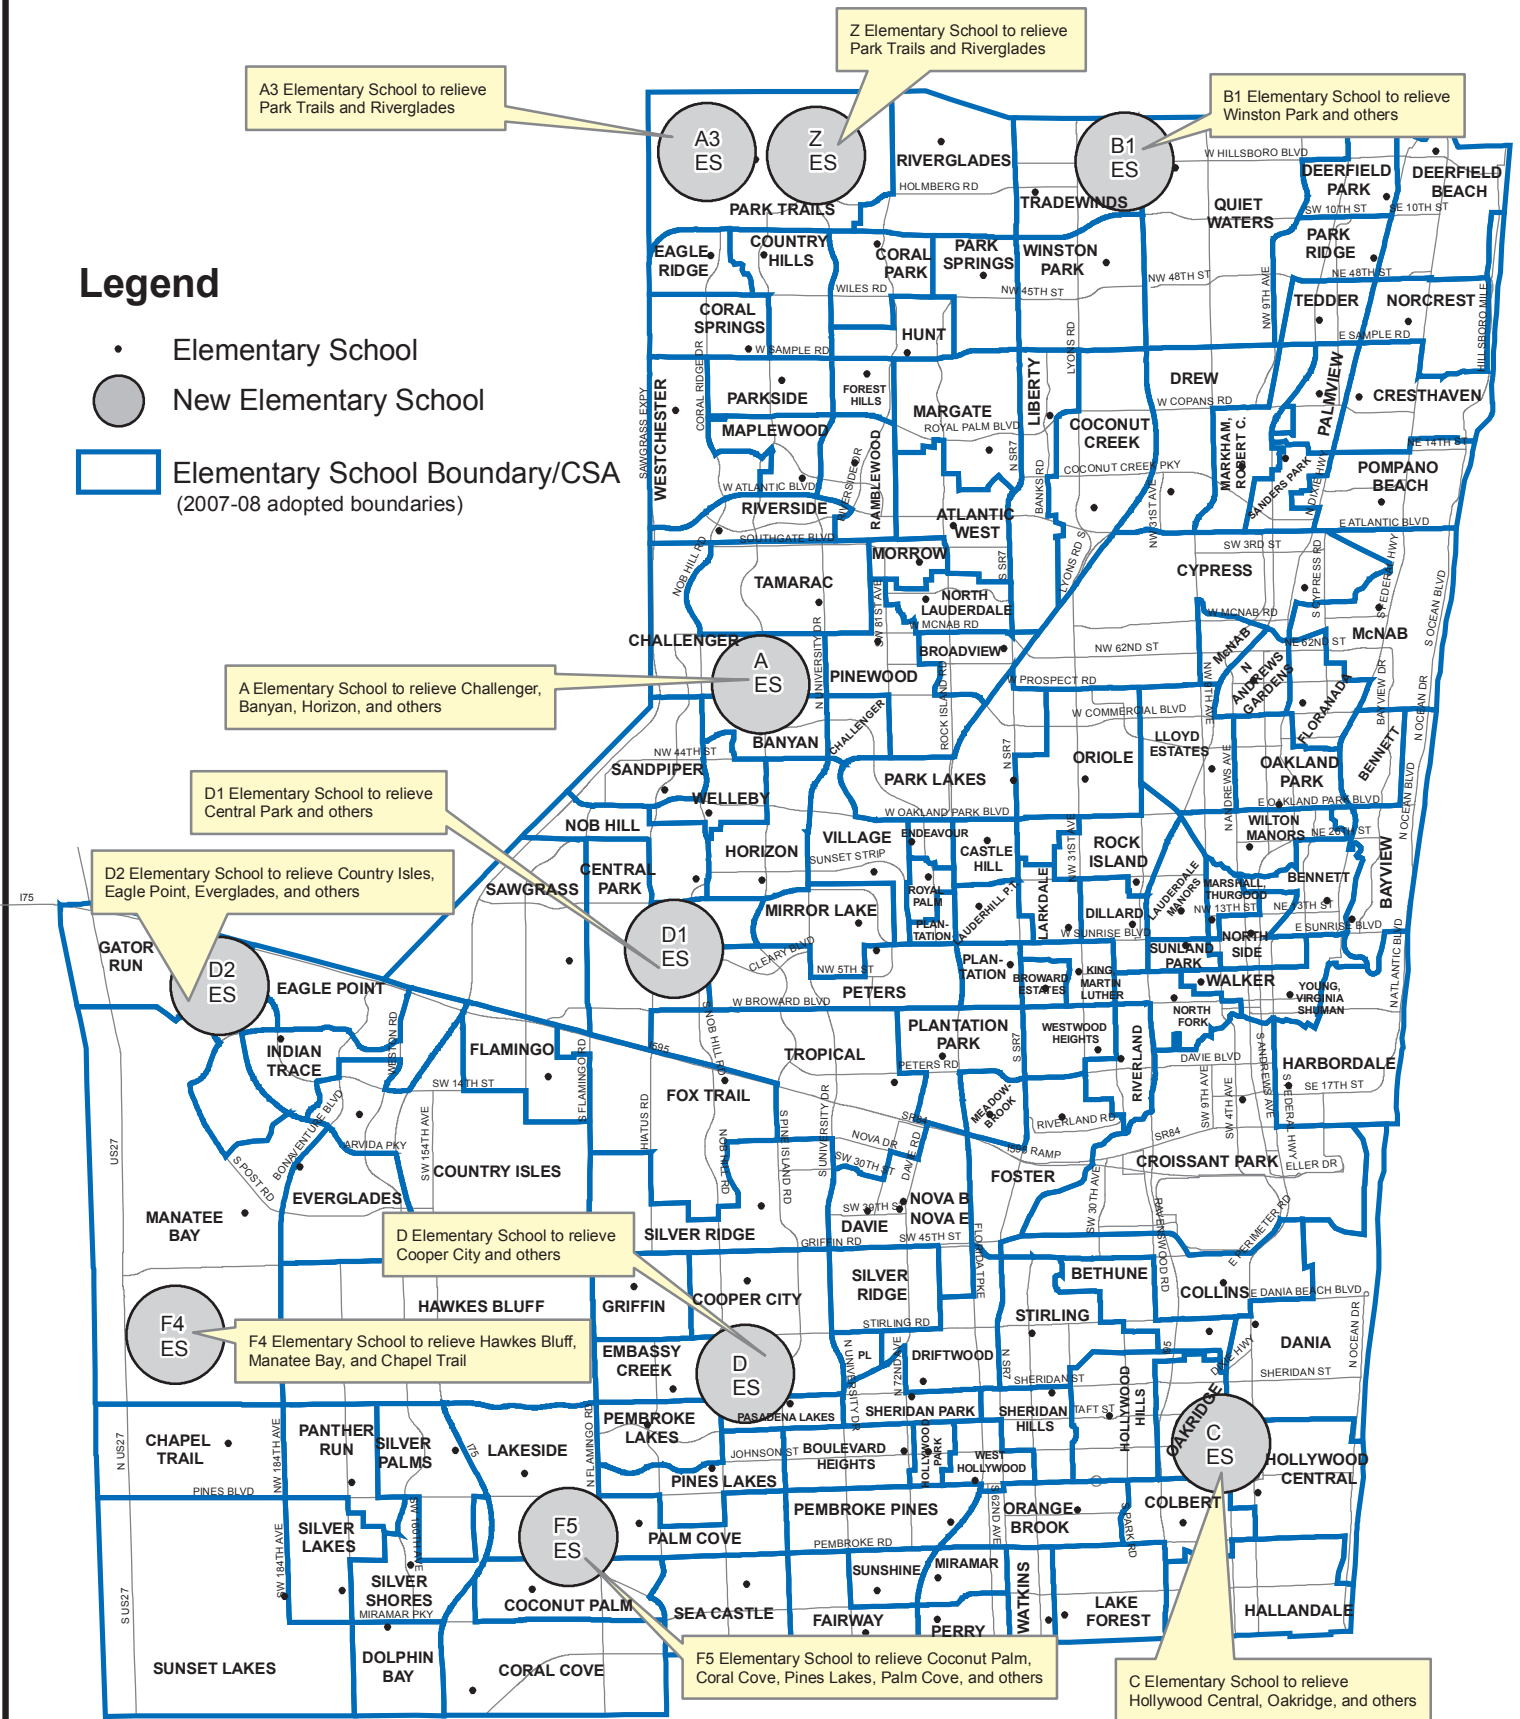

FUTURE CONDITIONS - ELEMENTARY SCHOOLS - FIVE YEAR PLAN

Legend

- Elementary School
- New Elementary School
- Elementary School Boundary/CSA (2007-08 adopted boundaries)

SOURCE: BROWARD COUNTY PUBLIC SCHOOLS