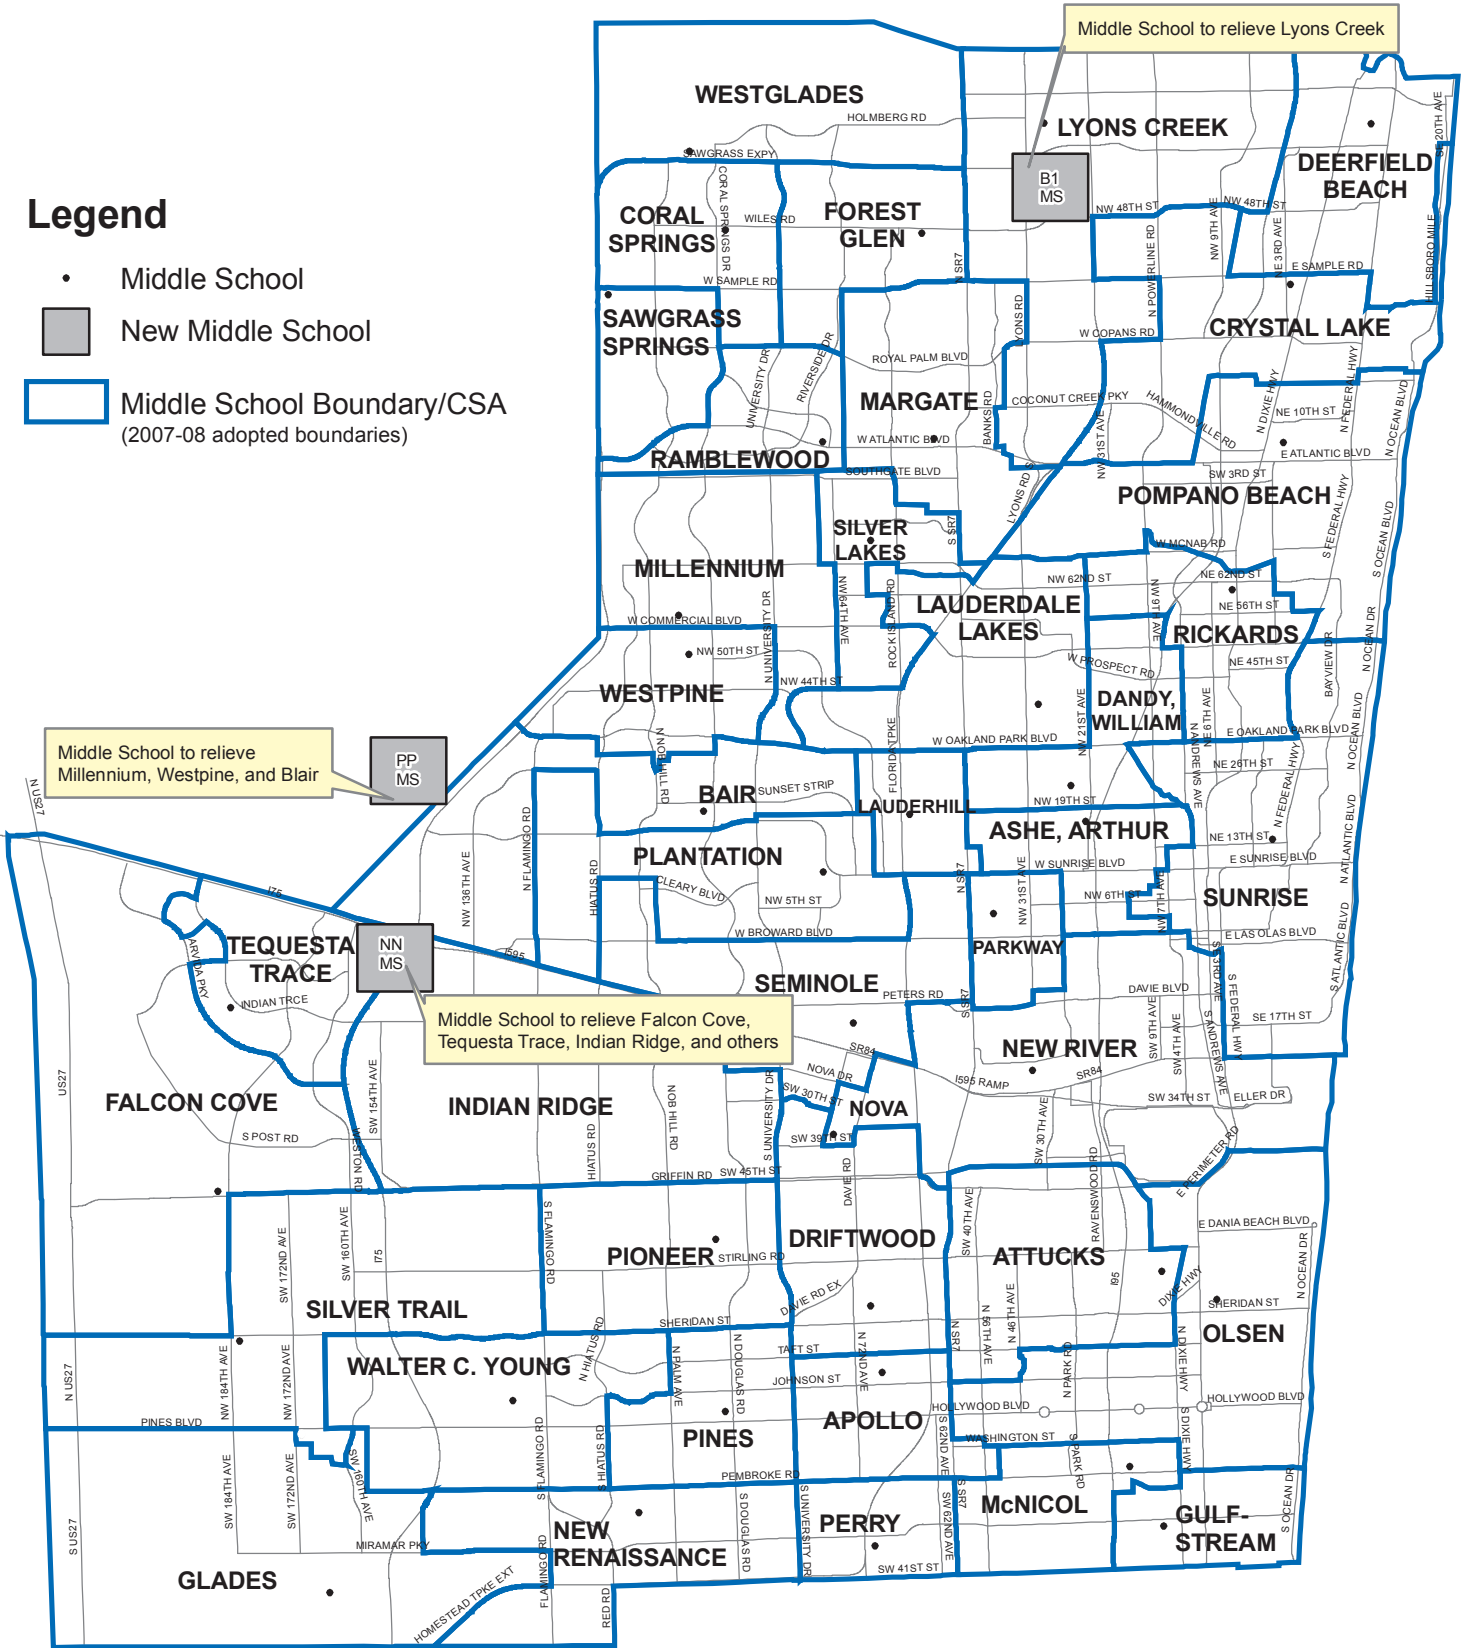

FUTURE CONDITIONS - MIDDLE SCHOOLS - FIVE YEAR PLAN

Legend

- Middle School
- New Middle School
- Middle School Boundary/CSA (2007-08 adopted boundaries)

SOURCE: BROWARD COUNTY PUBLIC SCHOOLS

Prepared By:
GIS Section
Planning Services Division
Urban Planning and Redevelopment Department