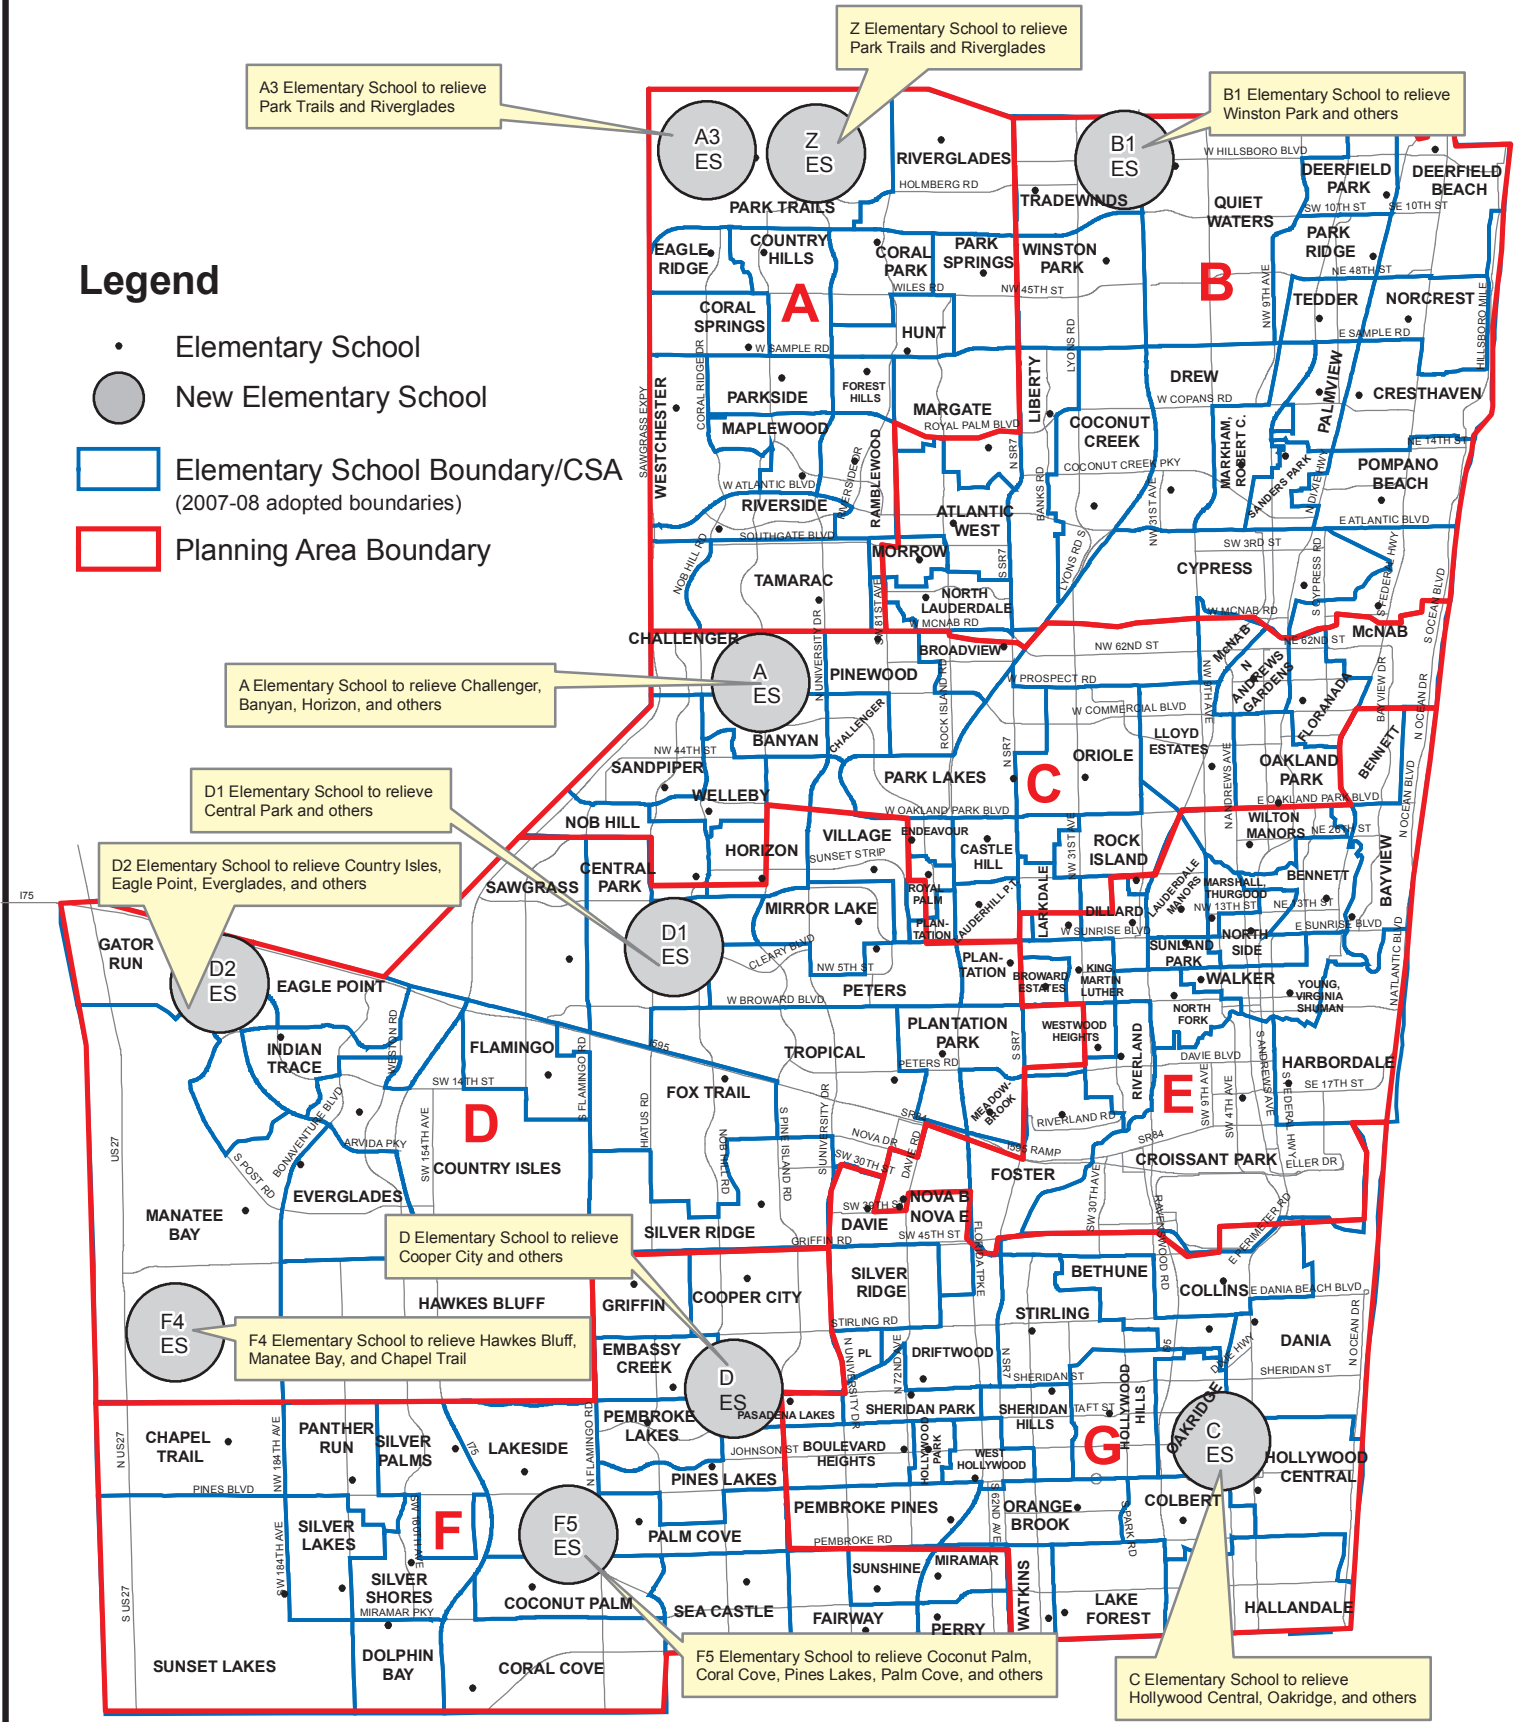

# FUTURE CONDITIONS - ELEMENTARY SCHOOLS - TEN YEAR PLAN

## Legend

- Elementary School
- New Elementary School
- Elementary School Boundary/CSA (2007-08 adopted boundaries)
- Planning Area Boundary

SOURCE: BROWARD COUNTY PUBLIC SCHOOLS

Prepared By:  
GIS Section  
Planning Services Division  
Urban Planning and Redevelopment Department