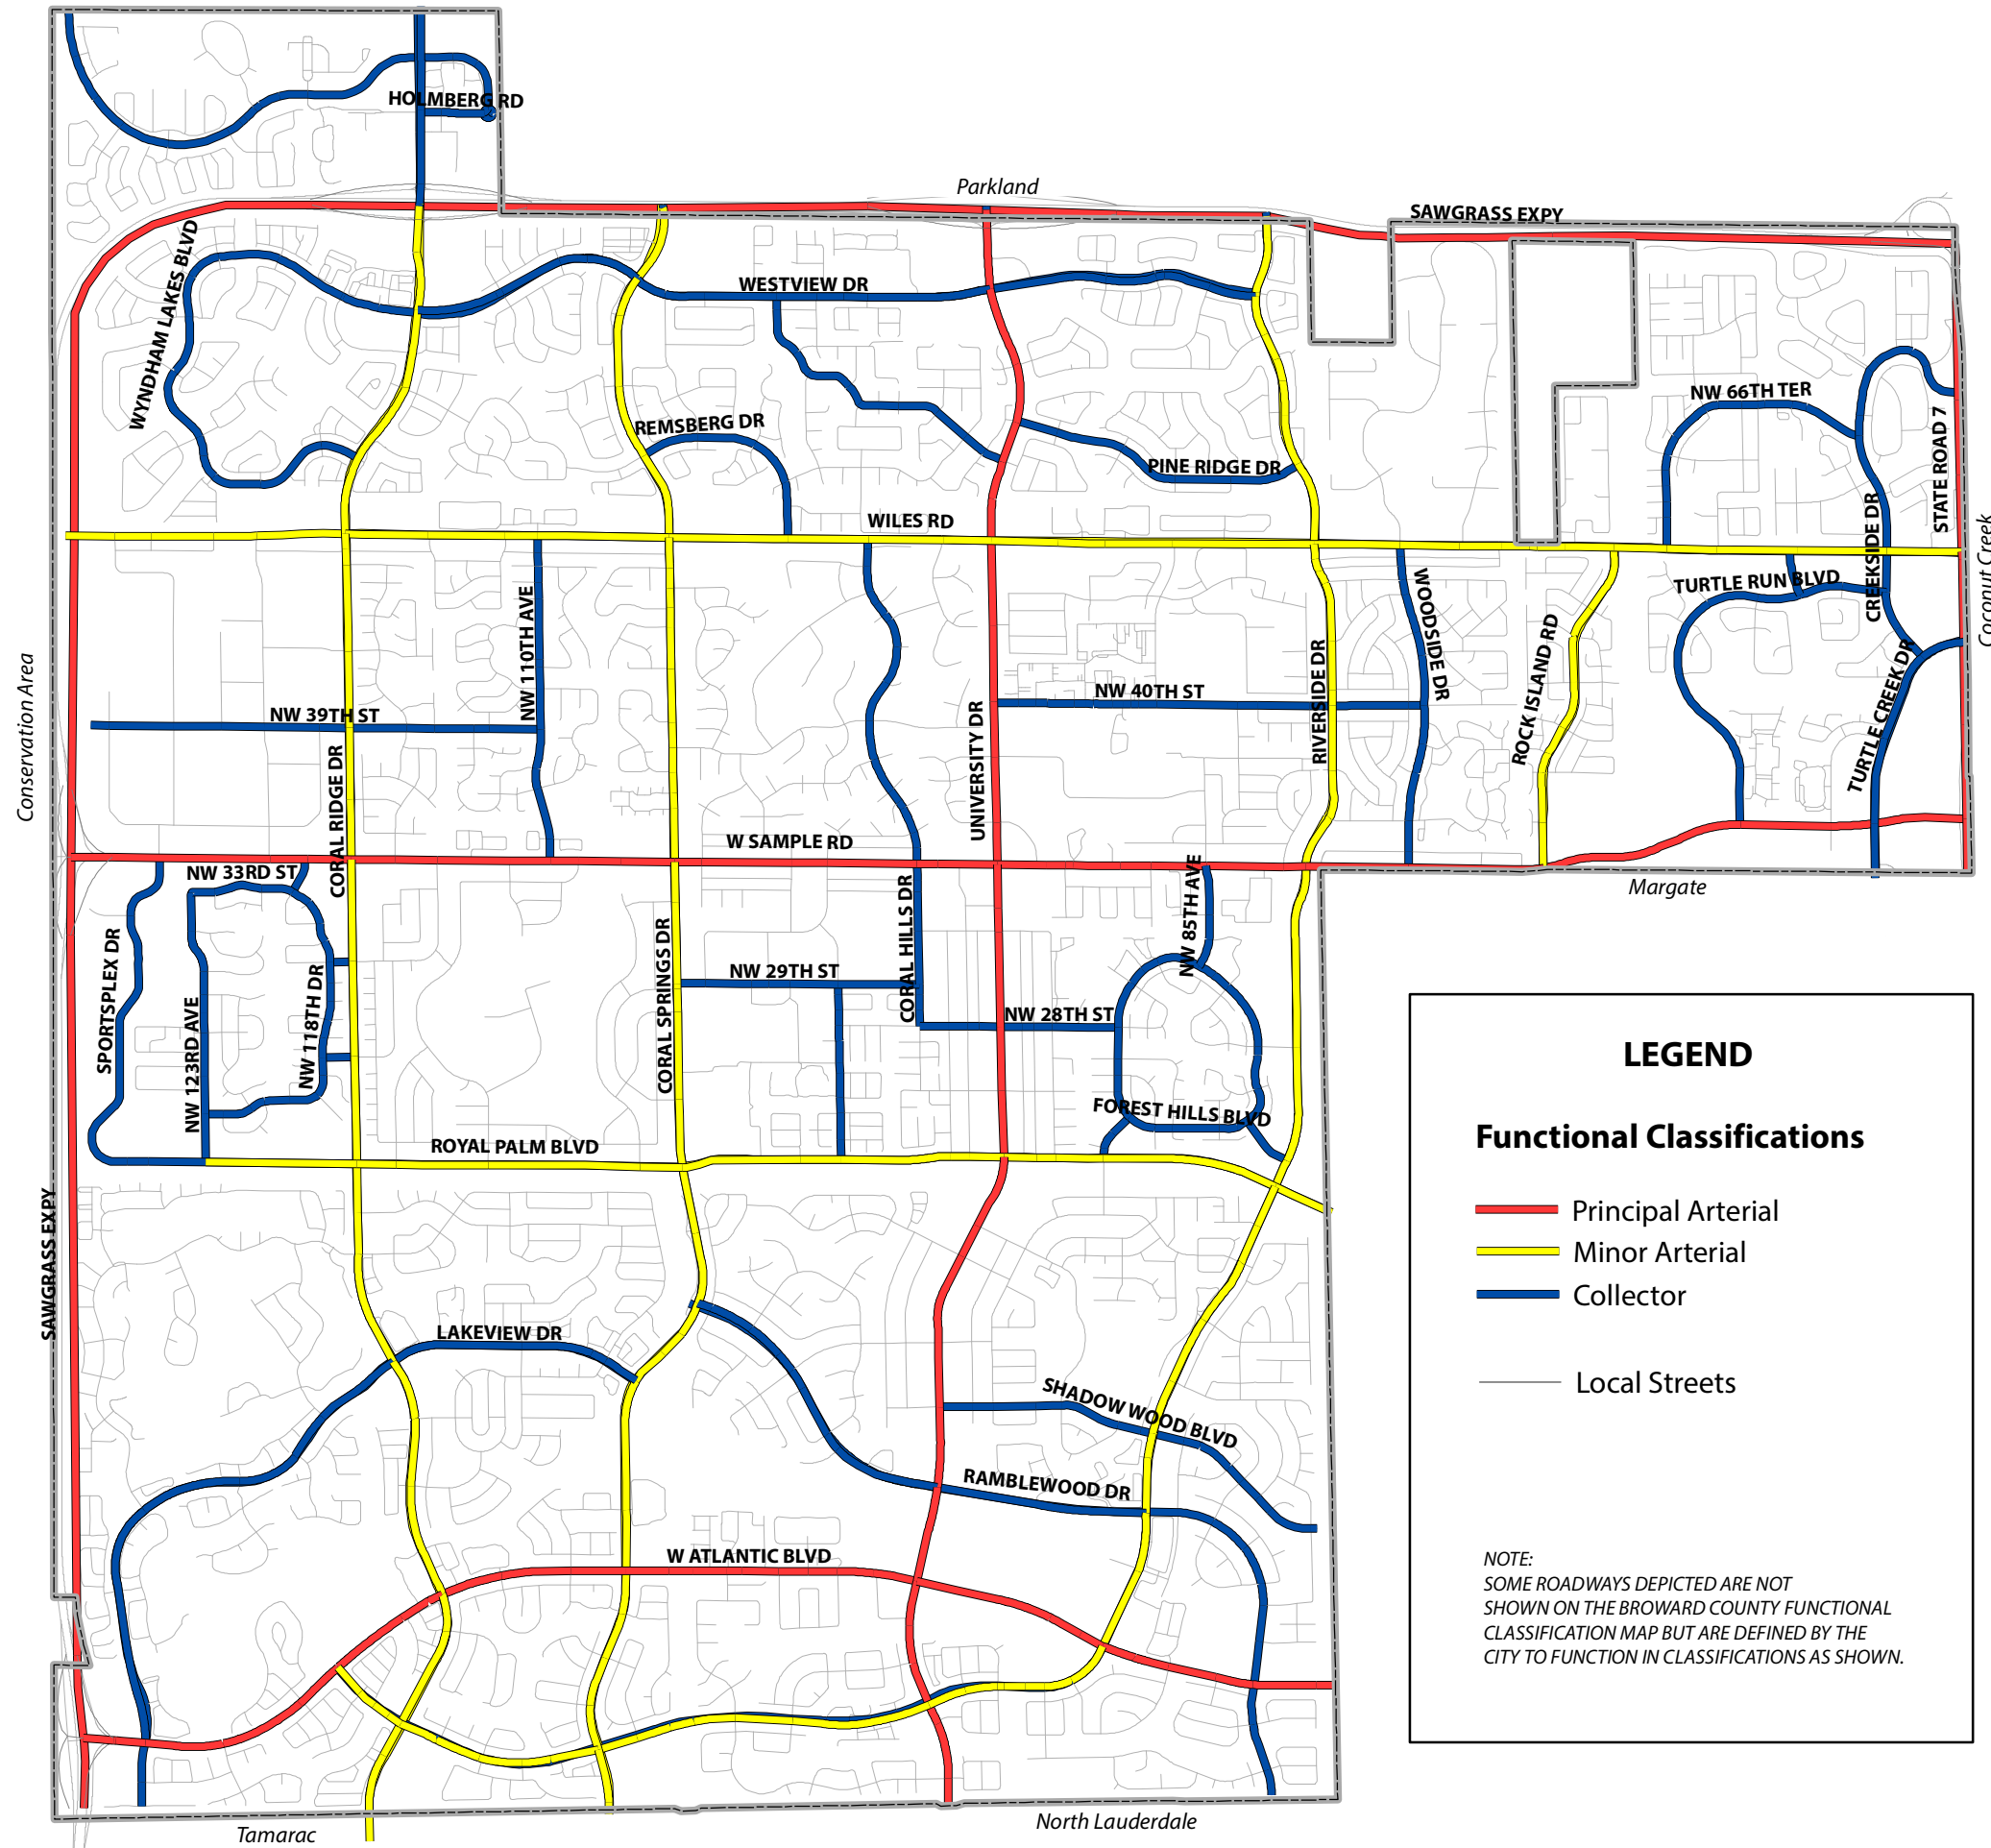

MAP 3-5

EXISTING FUNCTIONAL CLASSIFICATION OF ROADWAYS

LEGEND

Functional Classifications

- Principal Arterial
- Minor Arterial
- Collector
- Local Streets

NOTE:
SOME ROADWAYS DEPICTED ARE NOT SHOWN ON THE BROWARD COUNTY FUNCTIONAL CLASSIFICATION MAP BUT ARE DEFINED BY THE CITY TO FUNCTION IN CLASSIFICATIONS AS SHOWN.

Comprehensive Plan Map Series

This map is for conceptual purposes only and should not be used for legal boundary determination. #0223/03/04 5-13-2014