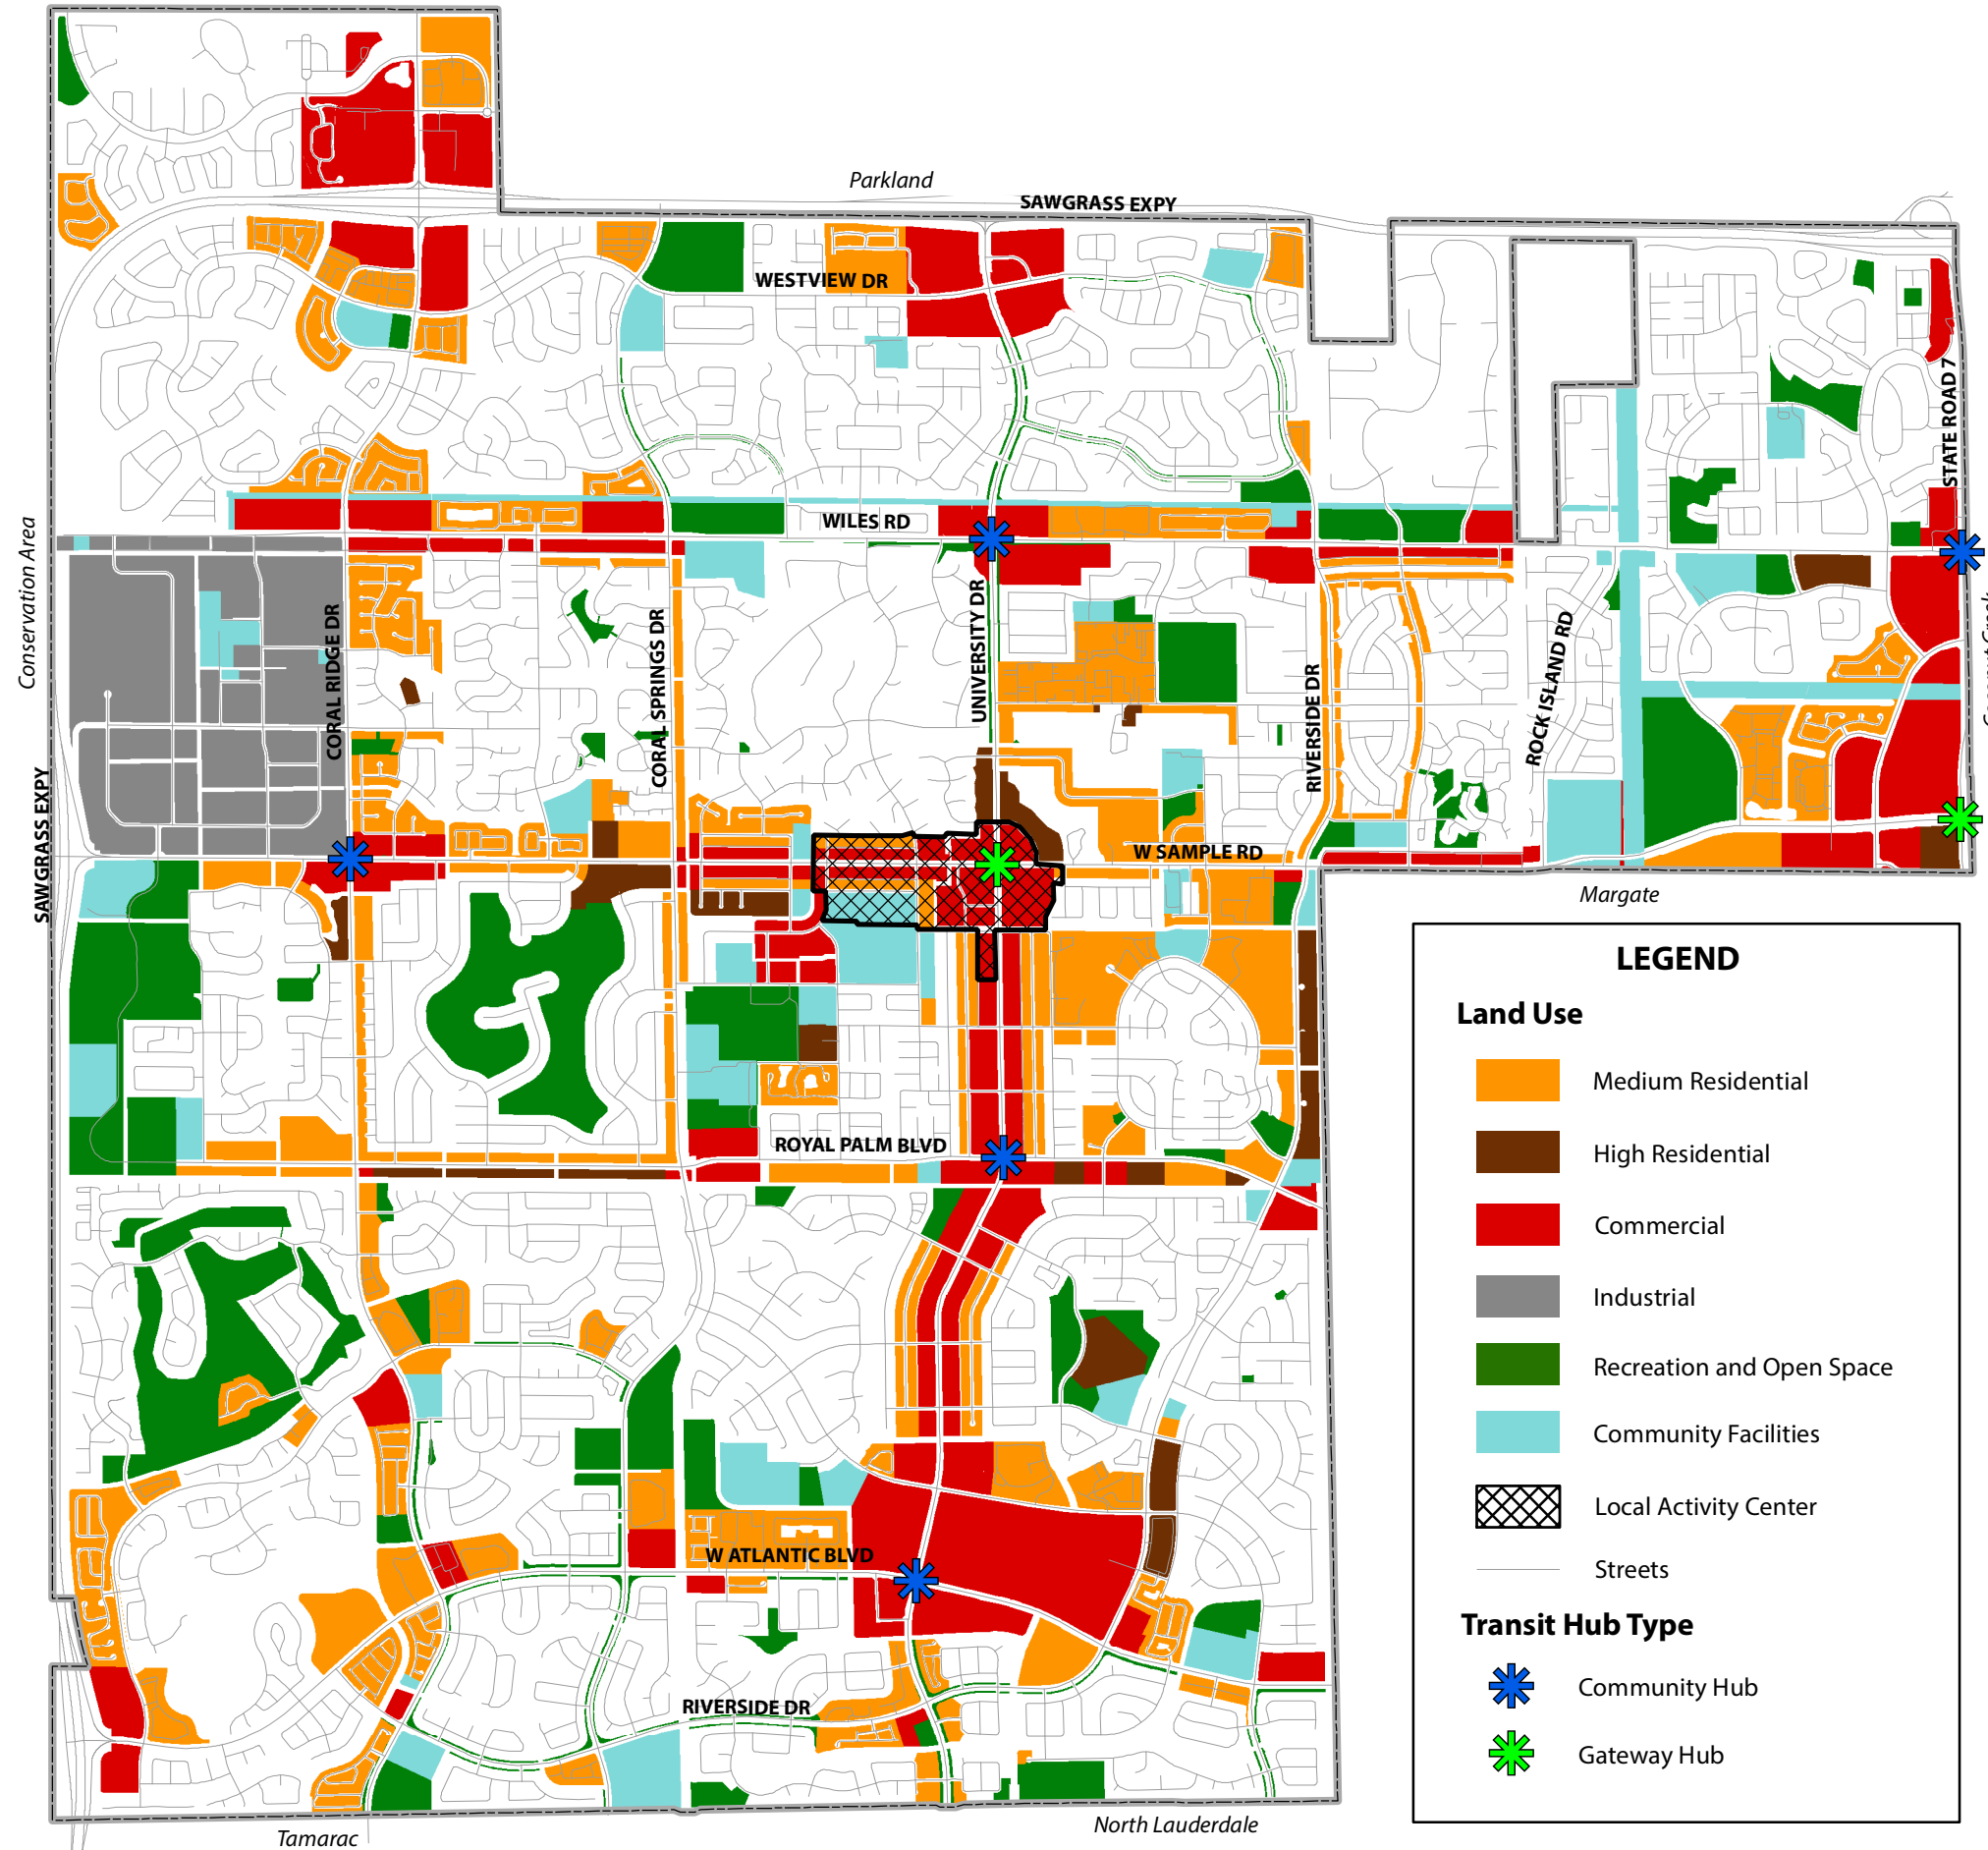

MAP 3-7

**EXISTING
MAJOR TRANSIT
TRIP
GENERATION
ATTRACTORS**

LEGEND

Land Use

- Medium Residential
- High Residential
- Commercial
- Industrial
- Recreation and Open Space
- Community Facilities
- Local Activity Center
- Streets

Transit Hub Type

- ✱ Community Hub
- ✱ Gateway Hub

*Comprehensive Plan
Map Series*