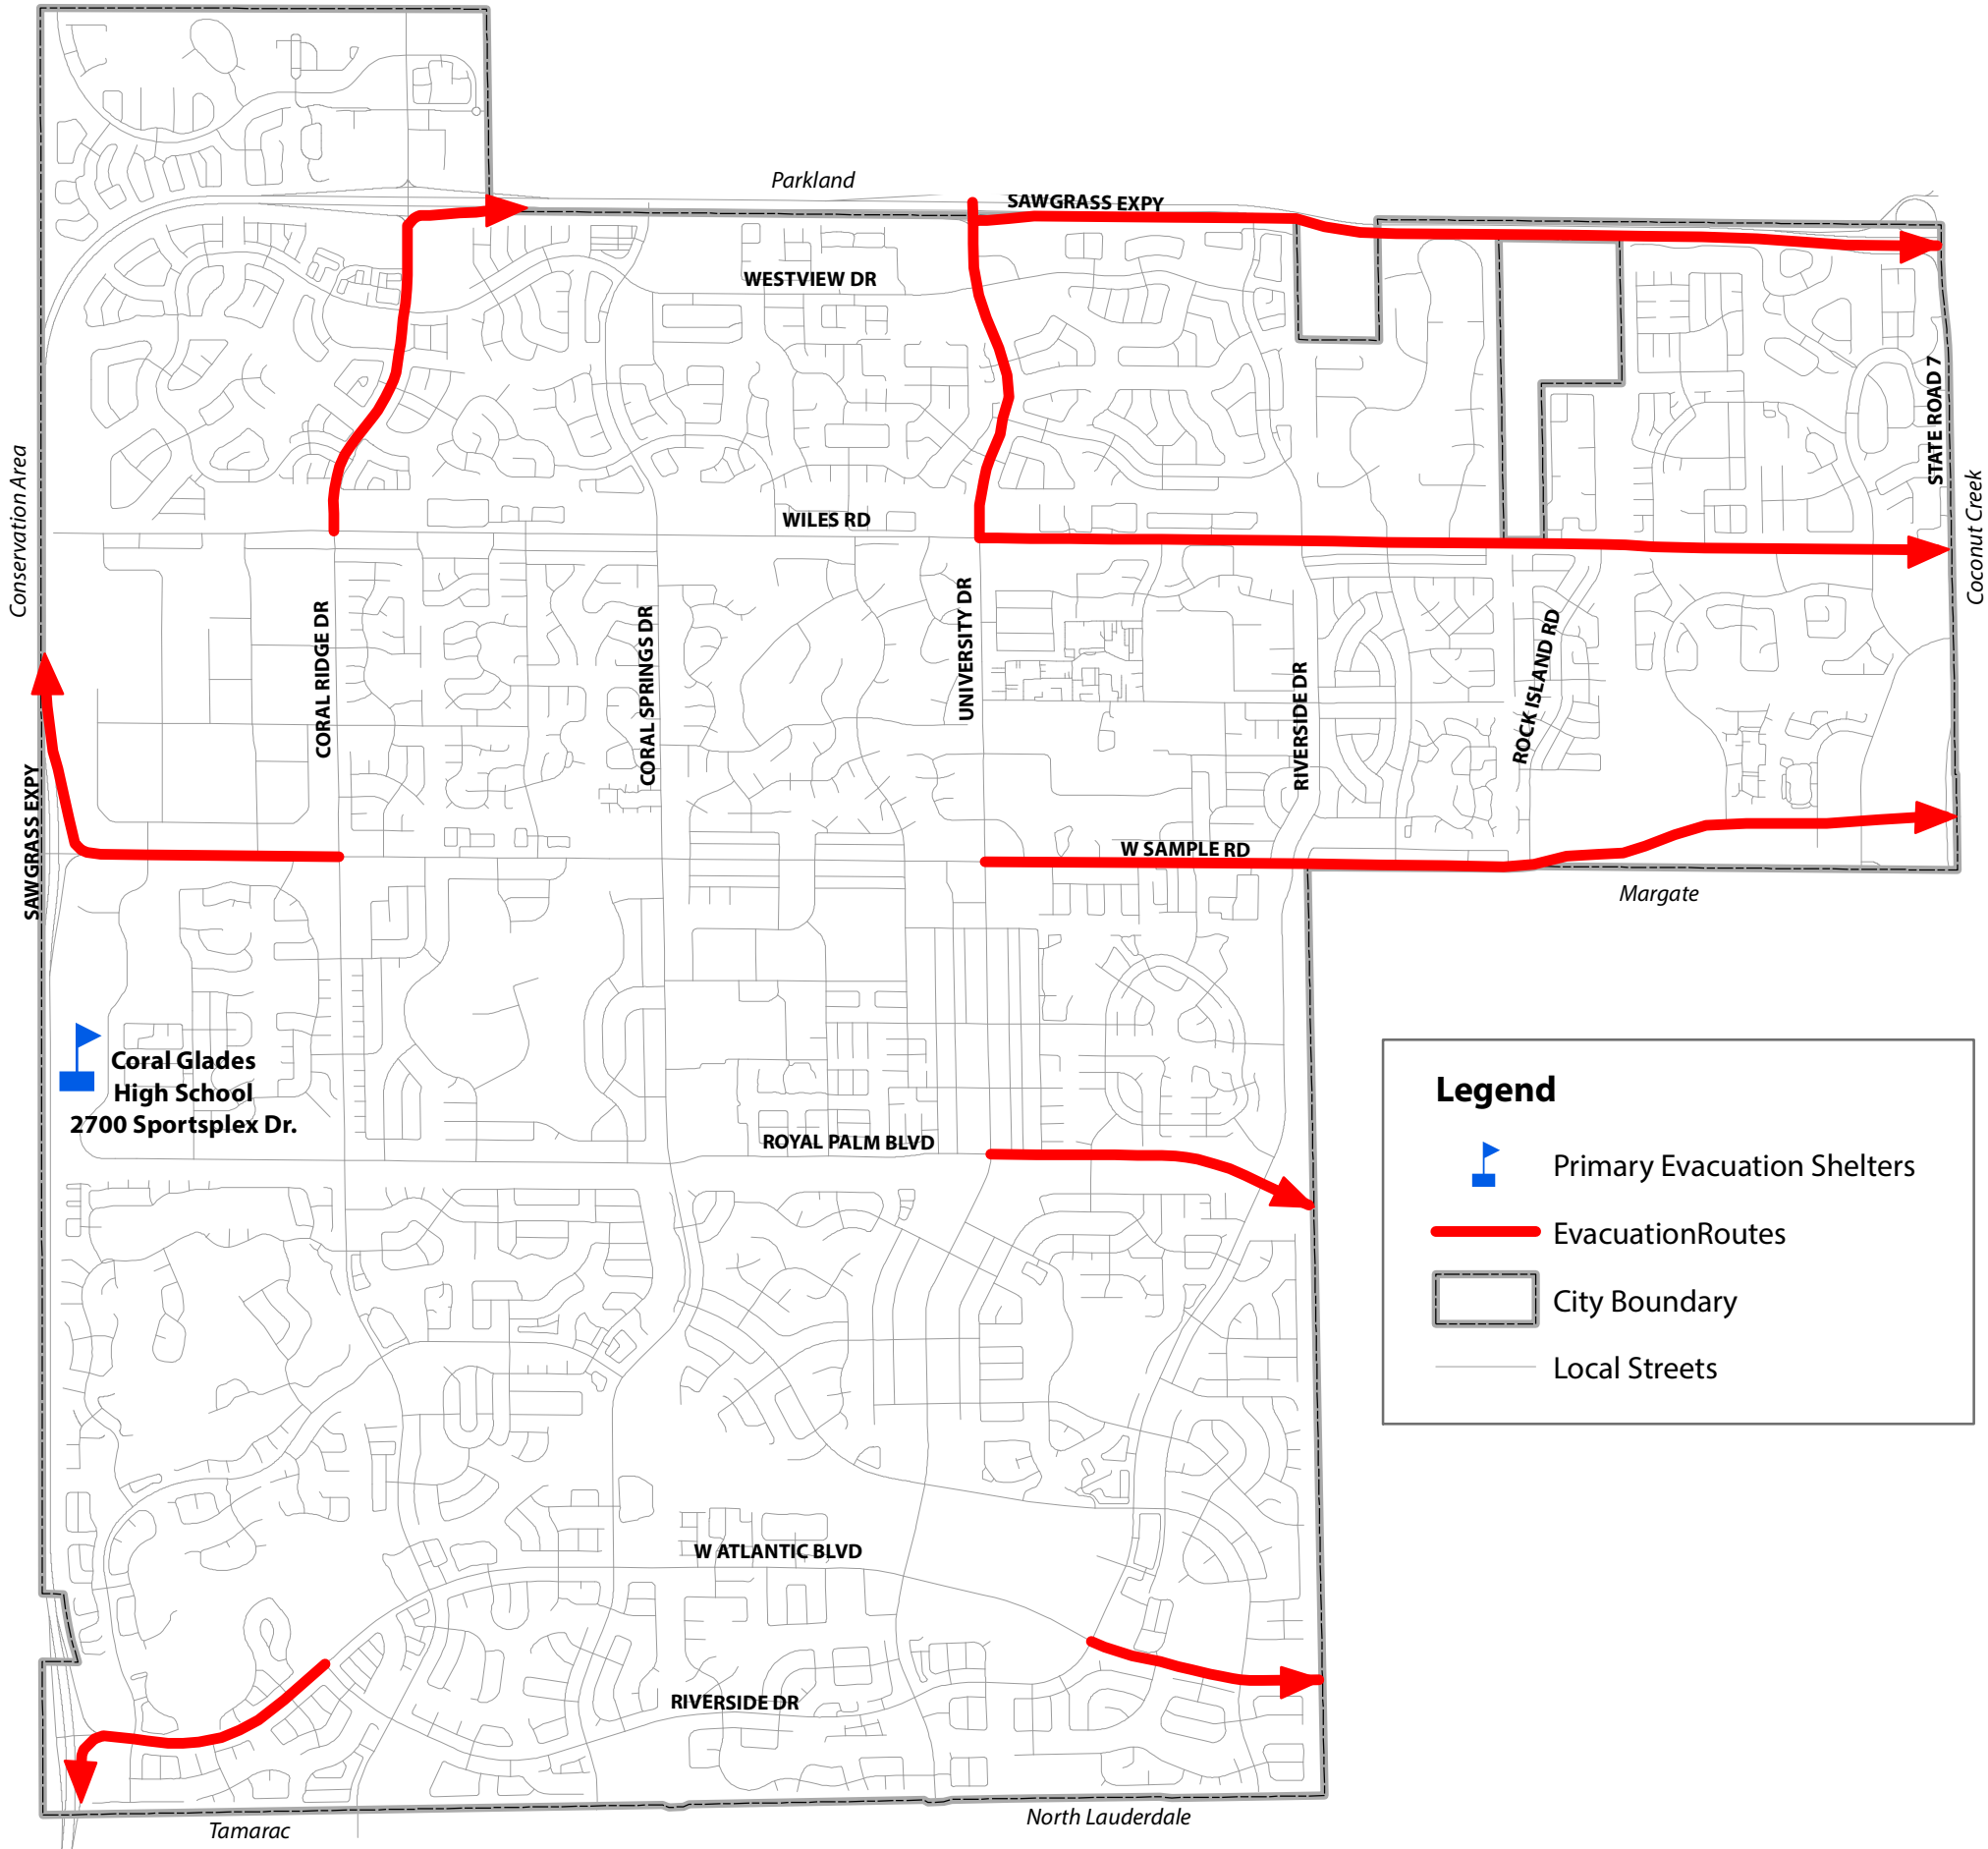

MAP 3-8

# EXISTING EVACUATION ROUTES

  
Monarch High School  
5050 Wiles Rd.  
Coconut Creek

**Legend**

-  Primary Evacuation Shelters
-  Evacuation Routes
-  City Boundary
-  Local Streets

*Comprehensive Plan  
Map Series*

This map is for conceptual purposes only and should not be used for legal boundary determination

#1033/Rev04h 5.21.2014