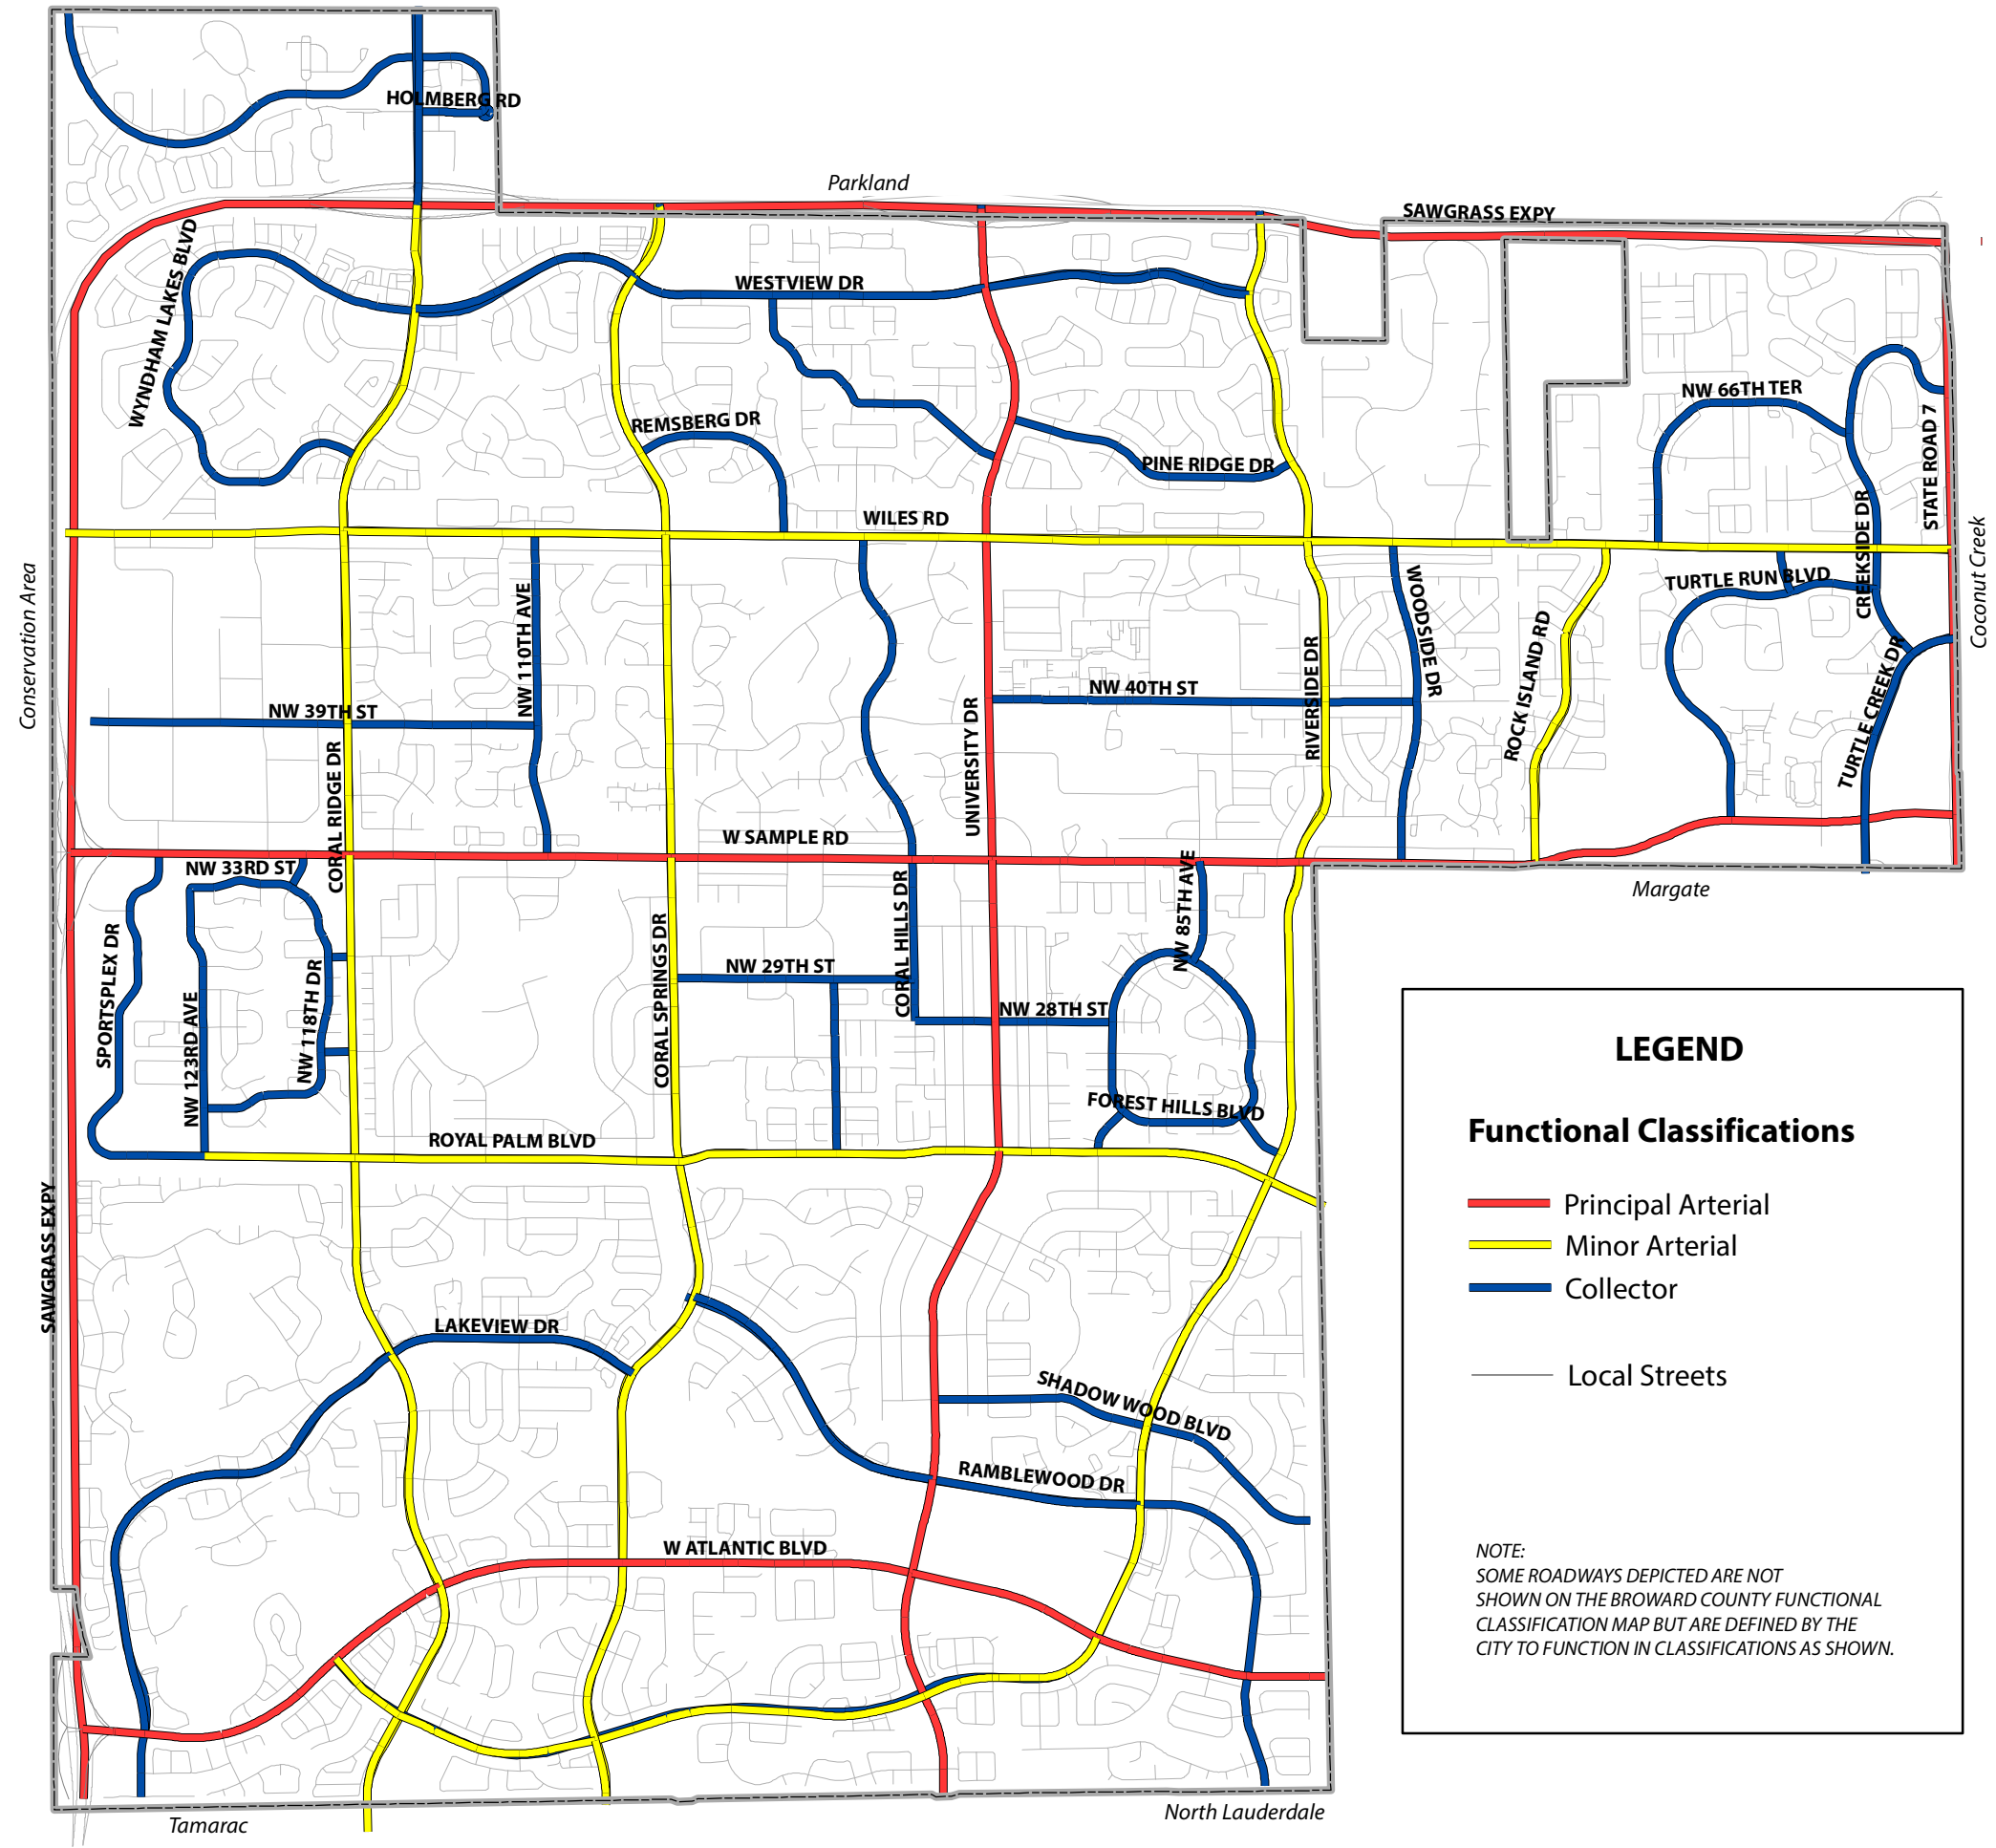

FUTURE FUNCTIONAL CLASSIFICATION OF ROADWAYS

LEGEND

Functional Classifications

- Principal Arterial
- Minor Arterial
- Collector
- Local Streets

NOTE:
SOME ROADWAYS DEPICTED ARE NOT SHOWN ON THE BROWARD COUNTY FUNCTIONAL CLASSIFICATION MAP BUT ARE DEFINED BY THE CITY TO FUNCTION IN CLASSIFICATIONS AS SHOWN.

*Comprehensive Plan
Map Series*