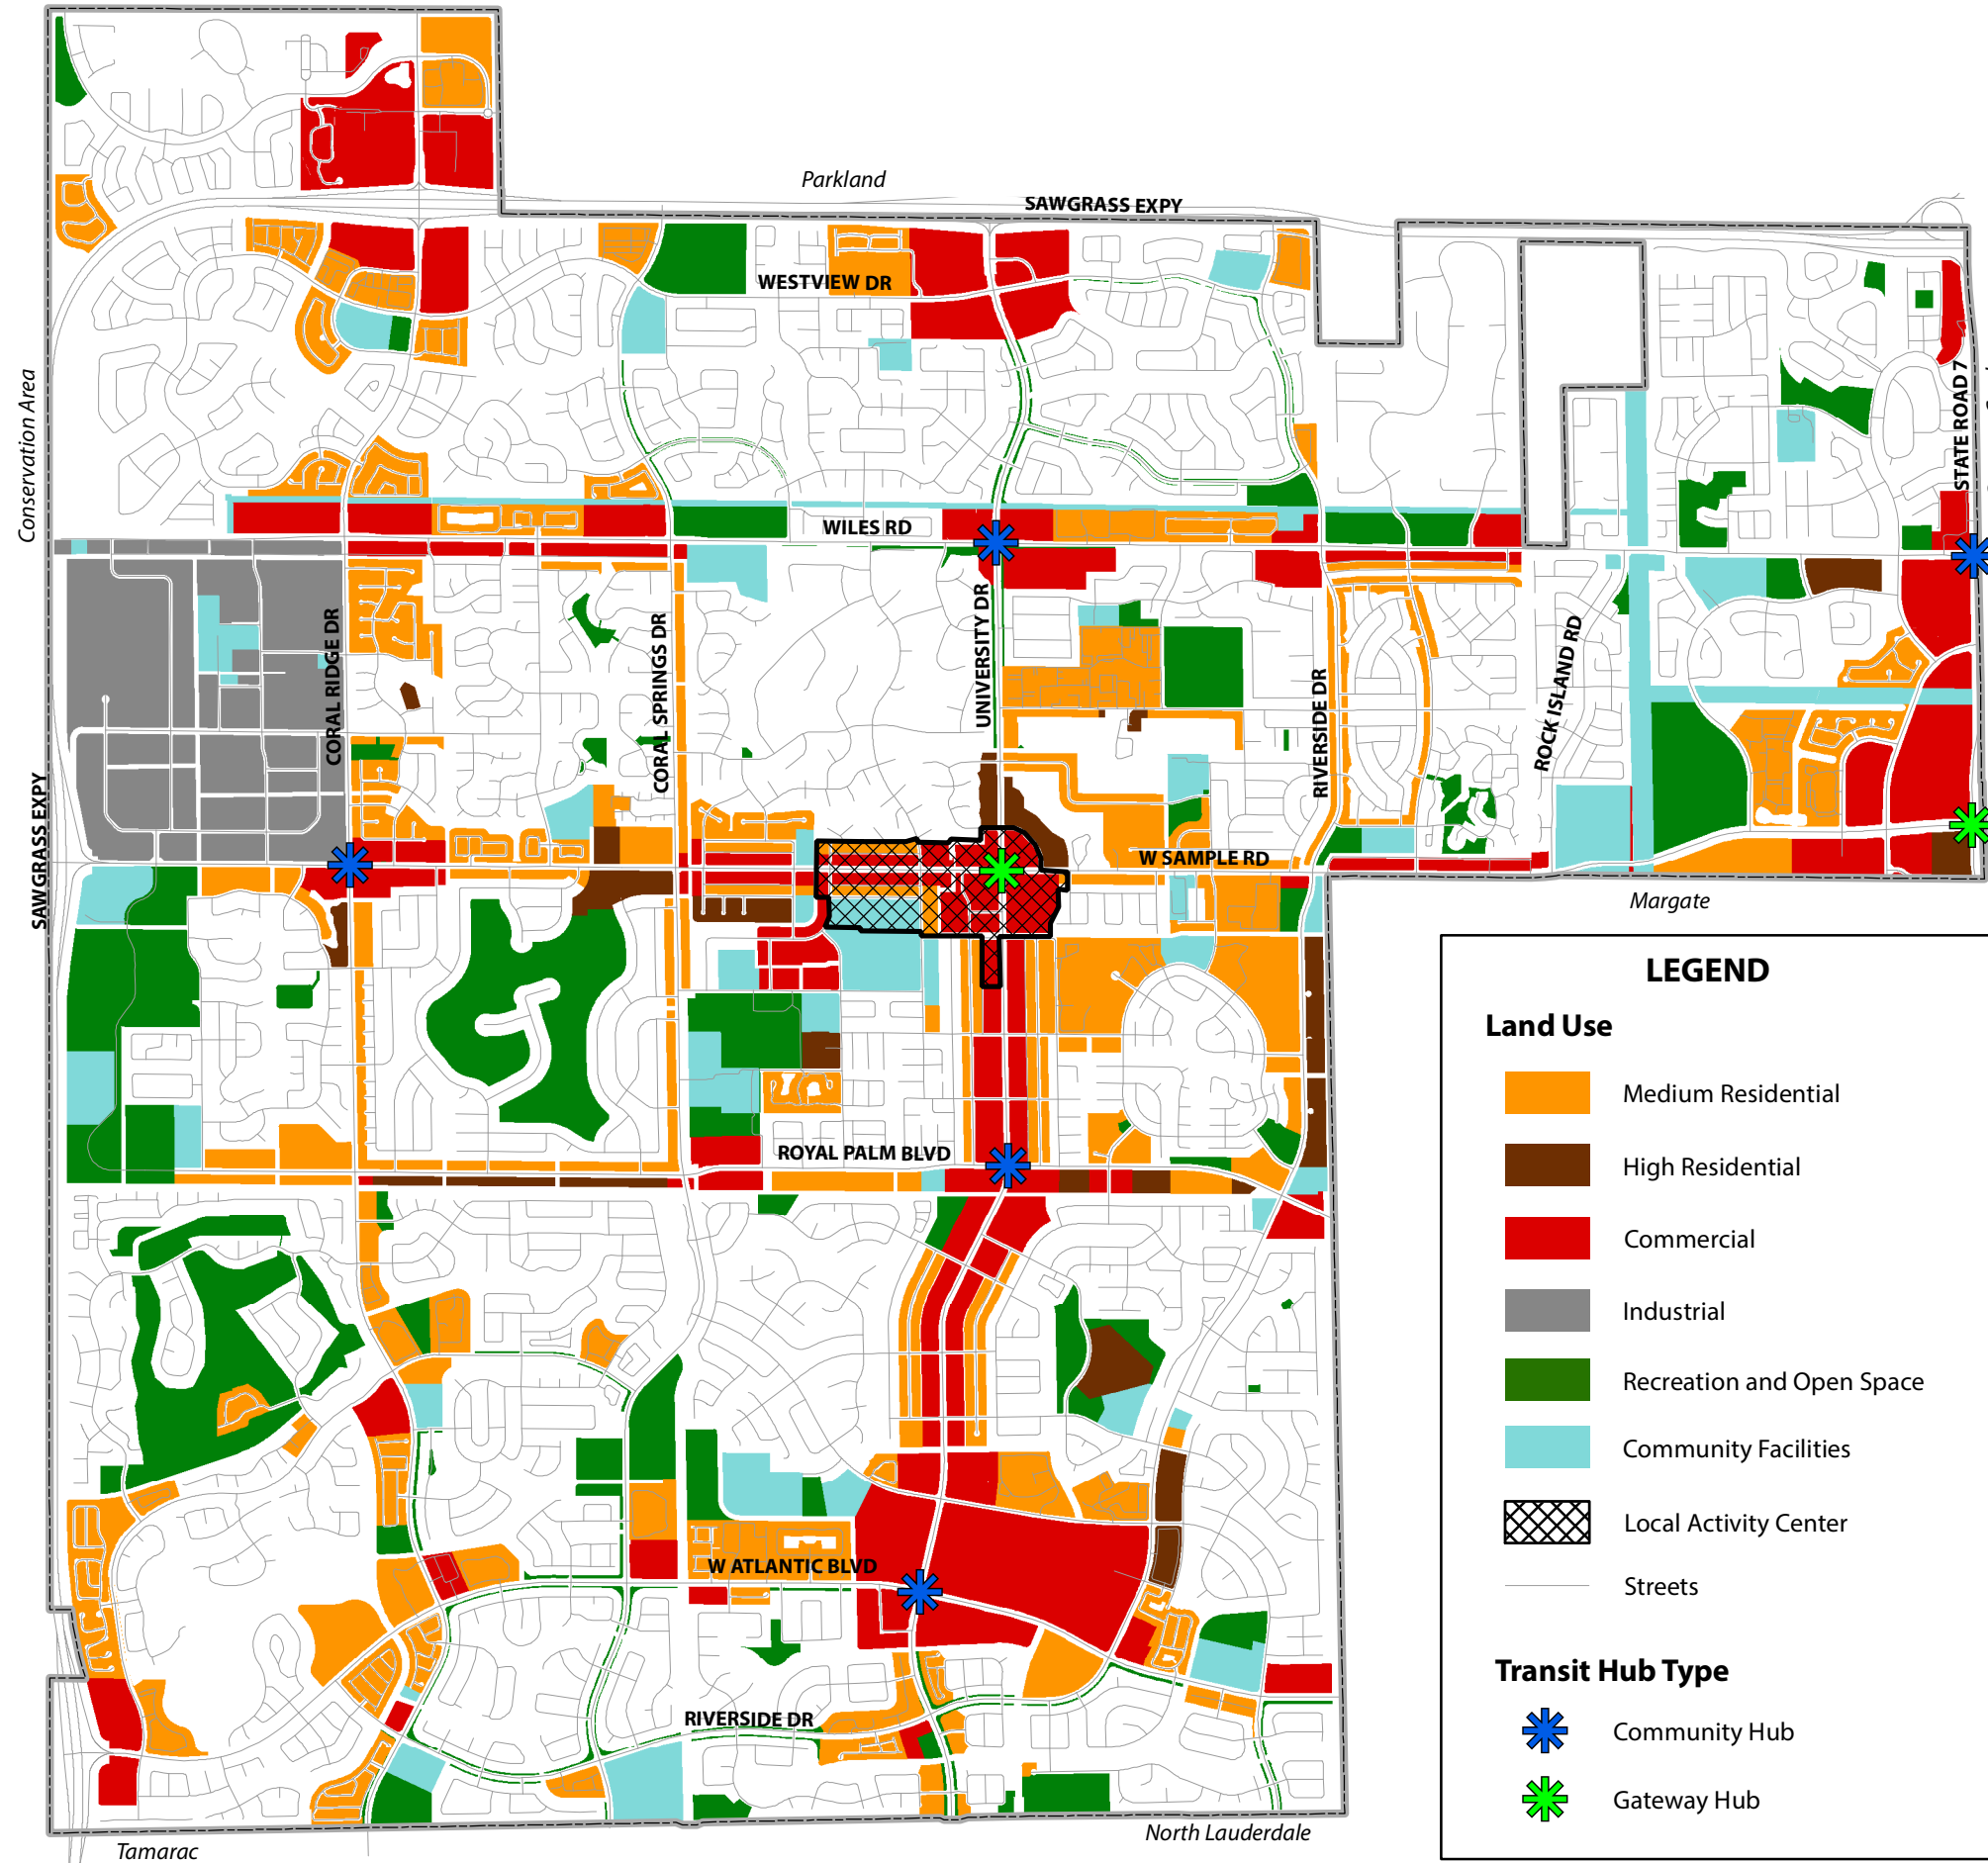

MAP 3-16

FUTURE MAJOR TRANSIT TRIP GENERATION ATTRACTORS

Seminole Casino Expansion

LEGEND

Land Use

- Medium Residential
- High Residential
- Commercial
- Industrial
- Recreation and Open Space
- Community Facilities
- Local Activity Center
- Streets

Transit Hub Type

- Community Hub
- Gateway Hub

Comprehensive Plan
Map Series

This map is for conceptual purposes only and should not be used for legal boundary determination

#1034 Rev 04/12/2014