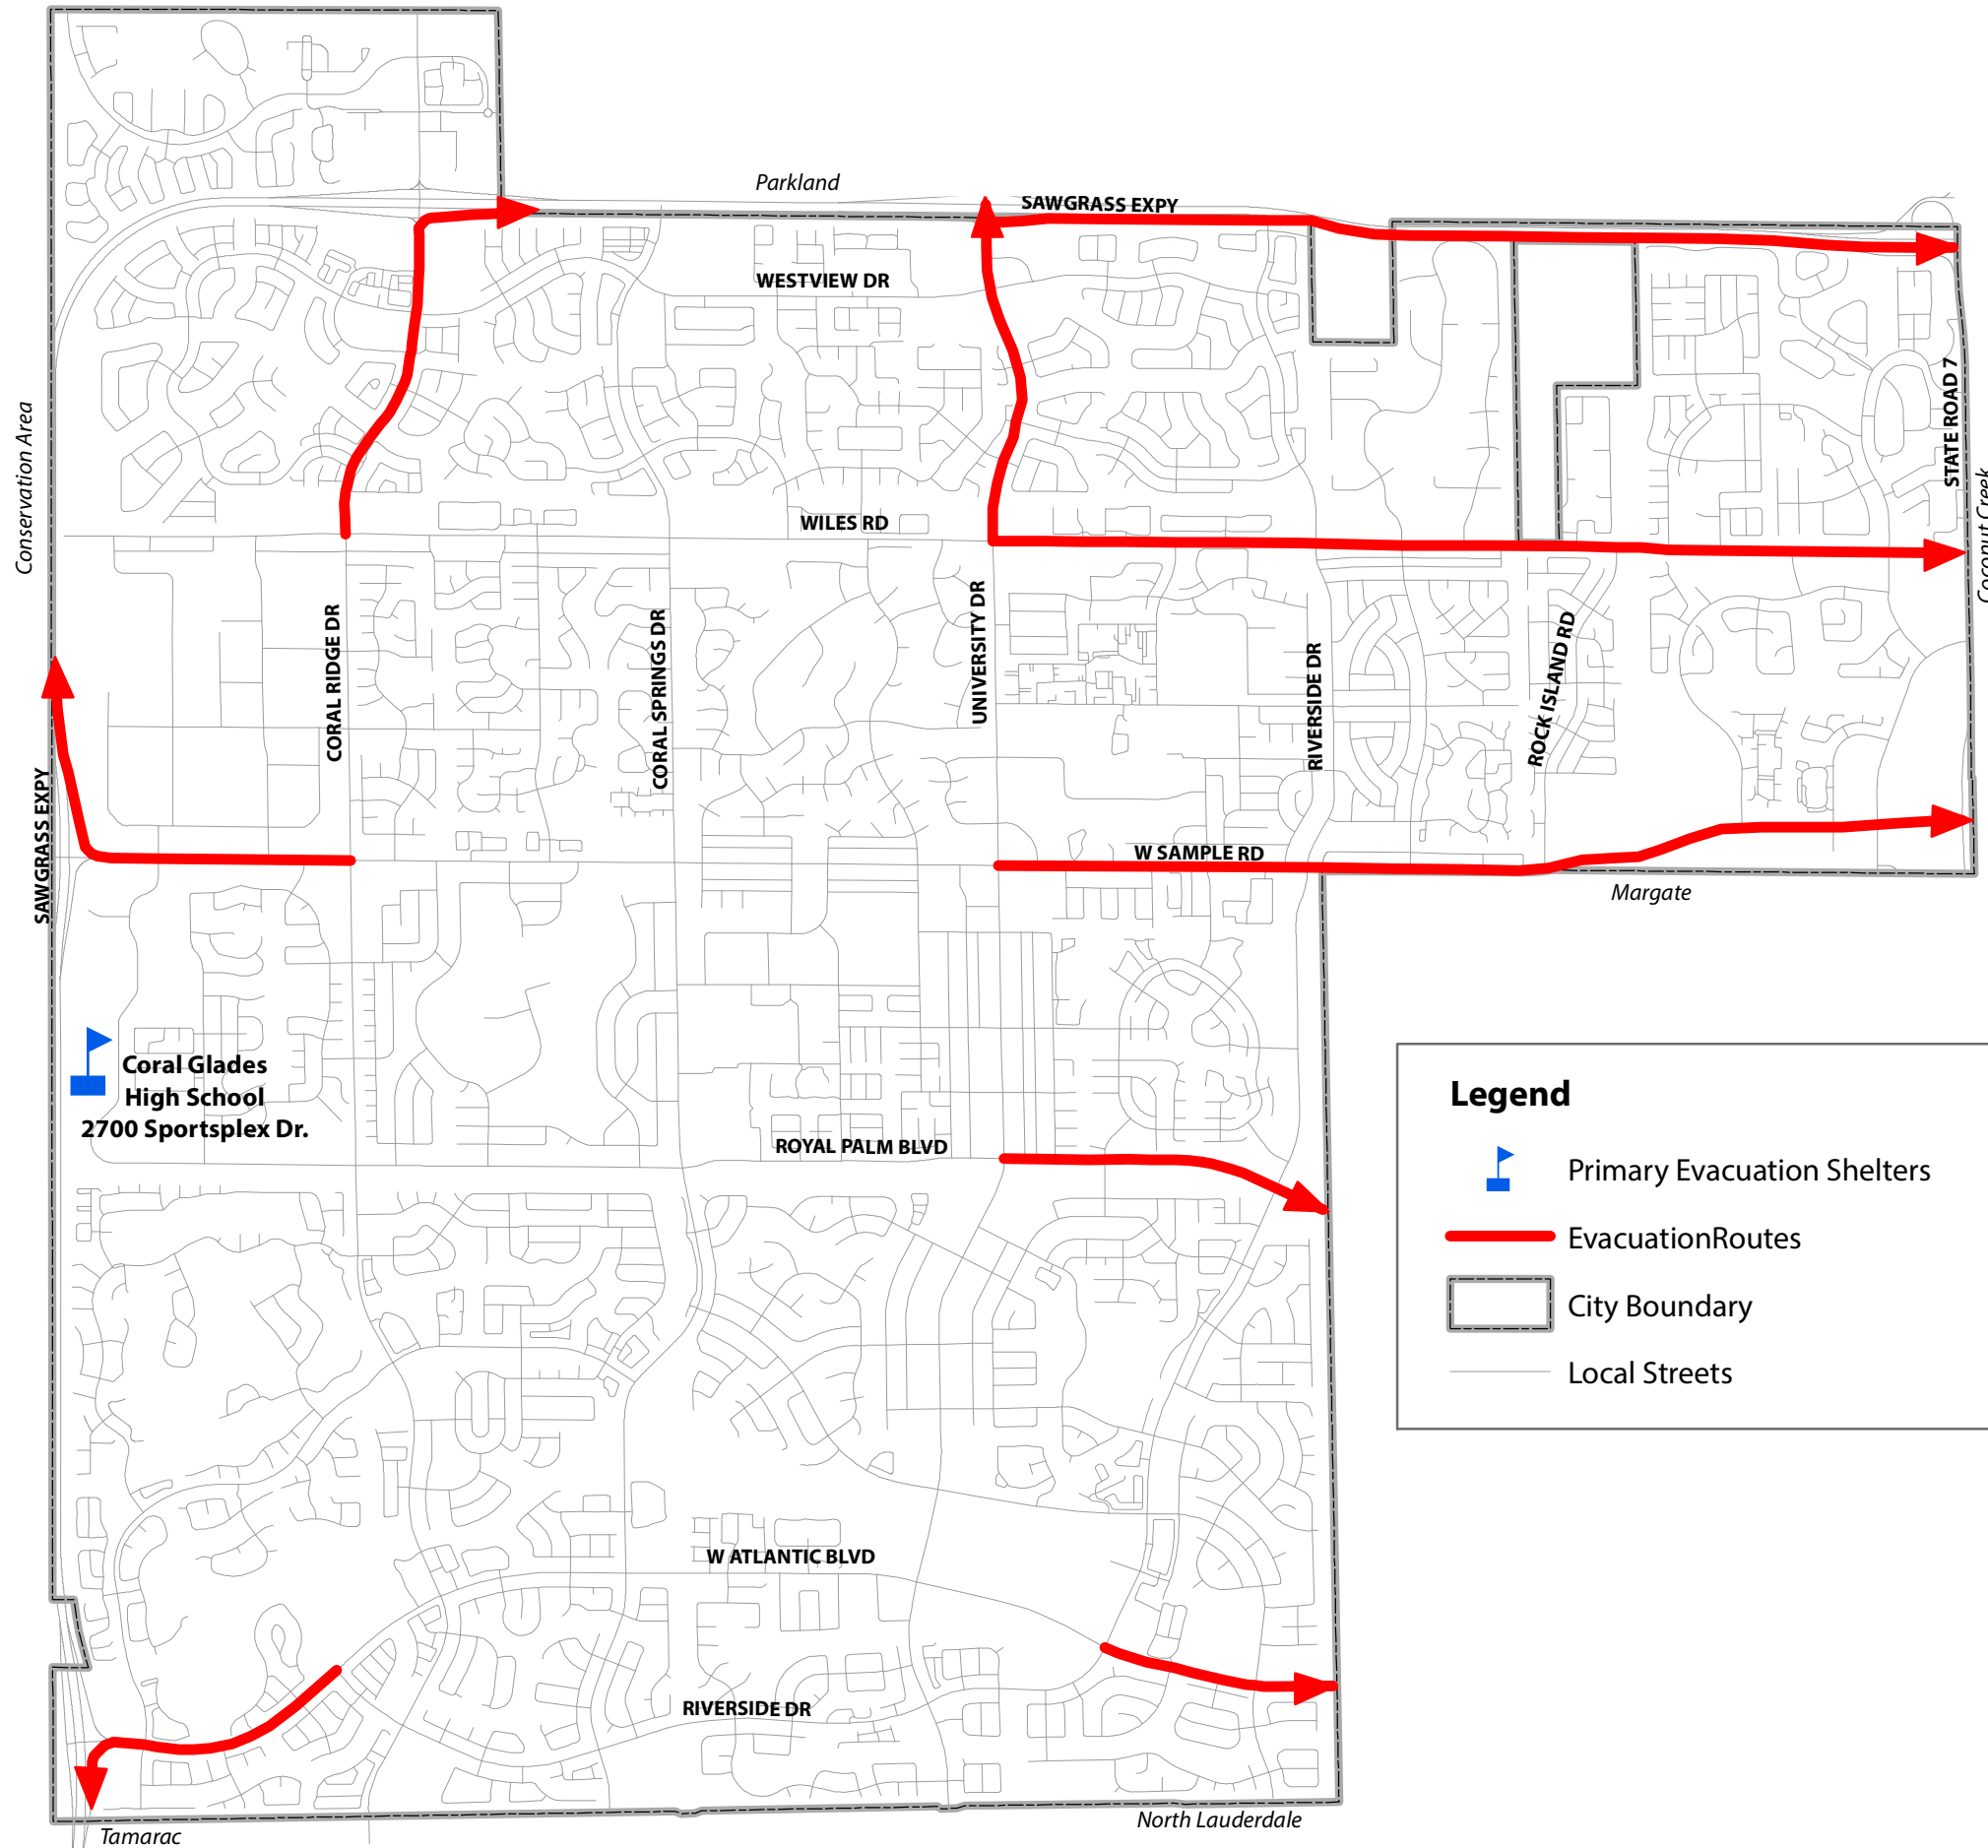

MAP 3-18

FUTURE EVACUATION ROUTES

Monarch High School
5050 Wiles Rd.
Coconut Creek

0 0.25 0.5
Miles

Comprehensive Plan
Map Series

Legend

-  Primary Evacuation Shelters
-  Evacuation Routes
-  City Boundary
-  Local Streets

This map is for conceptual purposes only and should not be used for legal boundary determination

#10336/Rev04b 5.21.2014