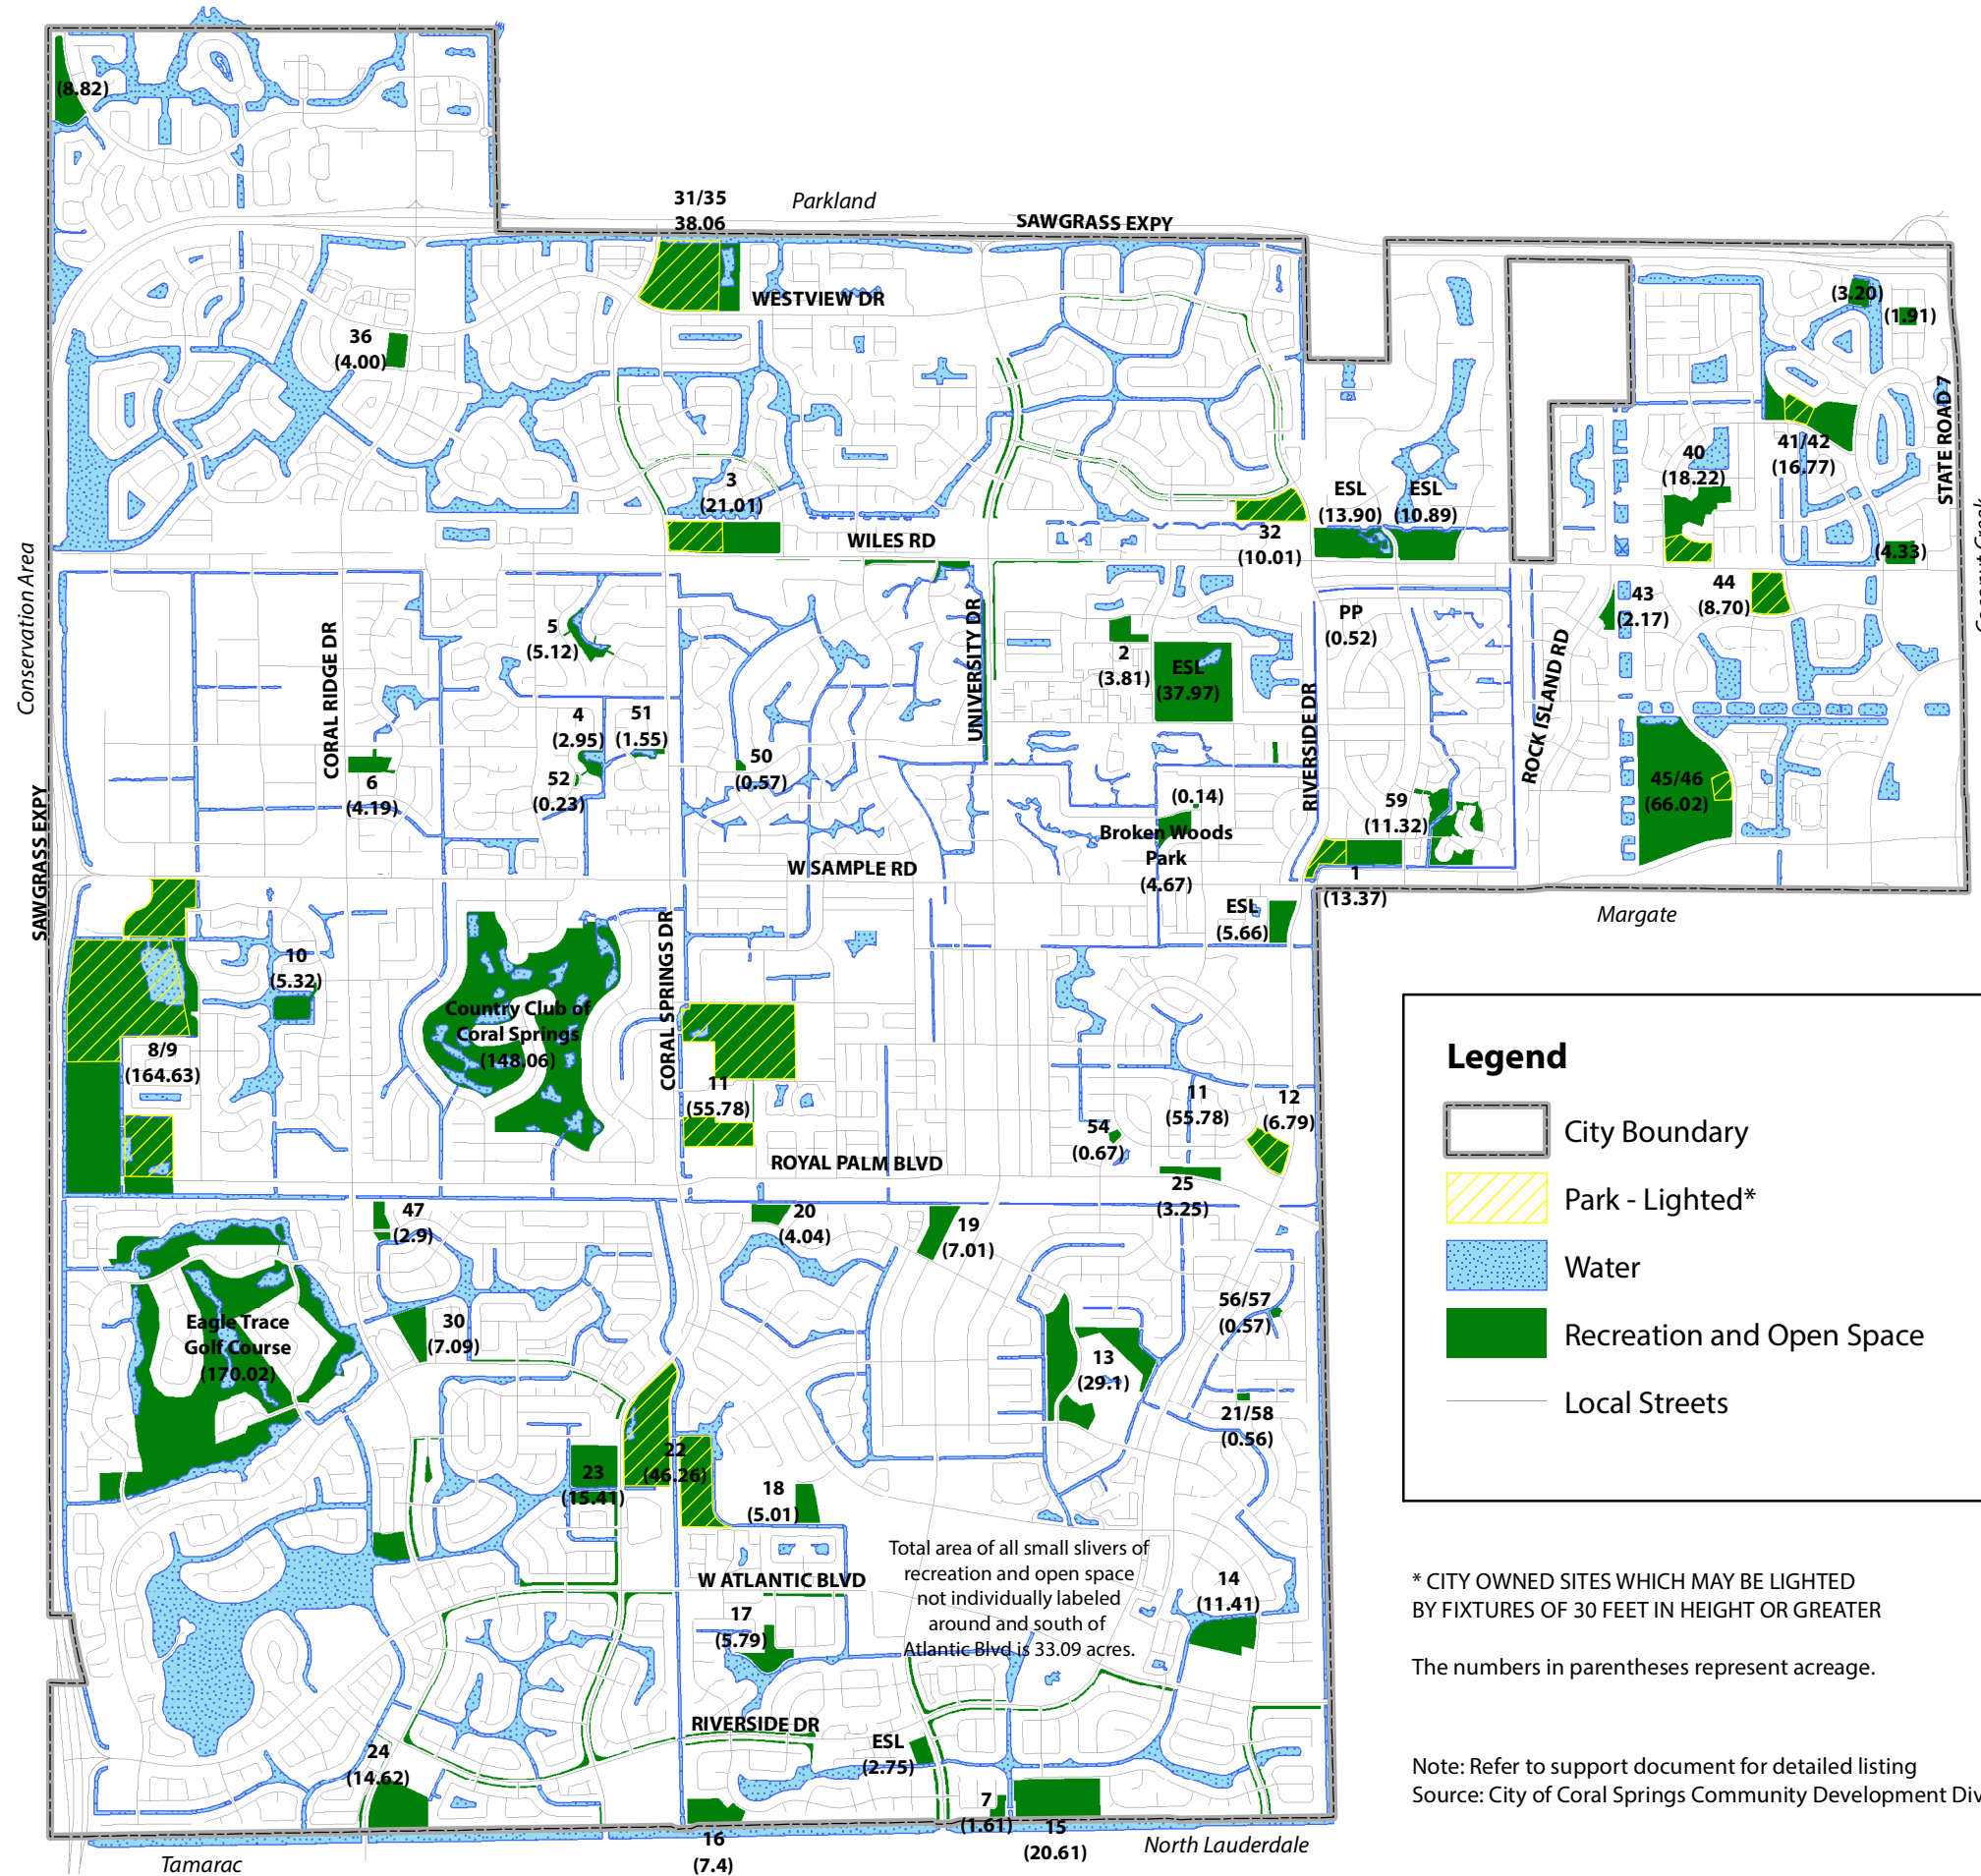

# MAP 9-1

# RECREATION AND OPEN SPACE

**Legend**

- City Boundary
- Park - Lighted\*
- Water
- Recreation and Open Space
- Local Streets

\* CITY OWNED SITES WHICH MAY BE LIGHTED BY FIXTURES OF 30 FEET IN HEIGHT OR GREATER

The numbers in parentheses represent acreage.

Note: Refer to support document for detailed listing  
Source: City of Coral Springs Community Development Division

Total area of all small slivers of recreation and open space not individually labeled around and south of Atlantic Blvd is 33.09 acres.